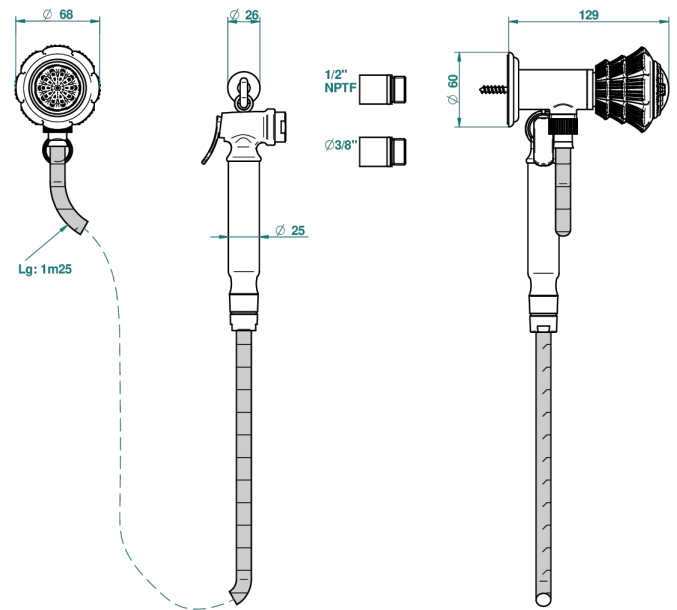

DAHLIA

A41-5840/8US

Handheld spray bidet with hose, elbow and hook

THG[®]
PARIS

52882

16/04/2014

CHARACTERISTIC

- Dahlia
- Handheld spray bidet with hose, elbow and hook

TECHNICAL SPECS

- Recommandé : 3 bars (max. 5 bars) - Advised : 43,5 psi (max. 72 psi)
- 9,5 l/min à 3 bars (2.5 gpm at 43.5 psi)

AVAILABLE FINITIONS

- Chrome polished - A02
- Chrome polished / gold polished - G02
- Gold polished - F01
- Nickel polished - B01