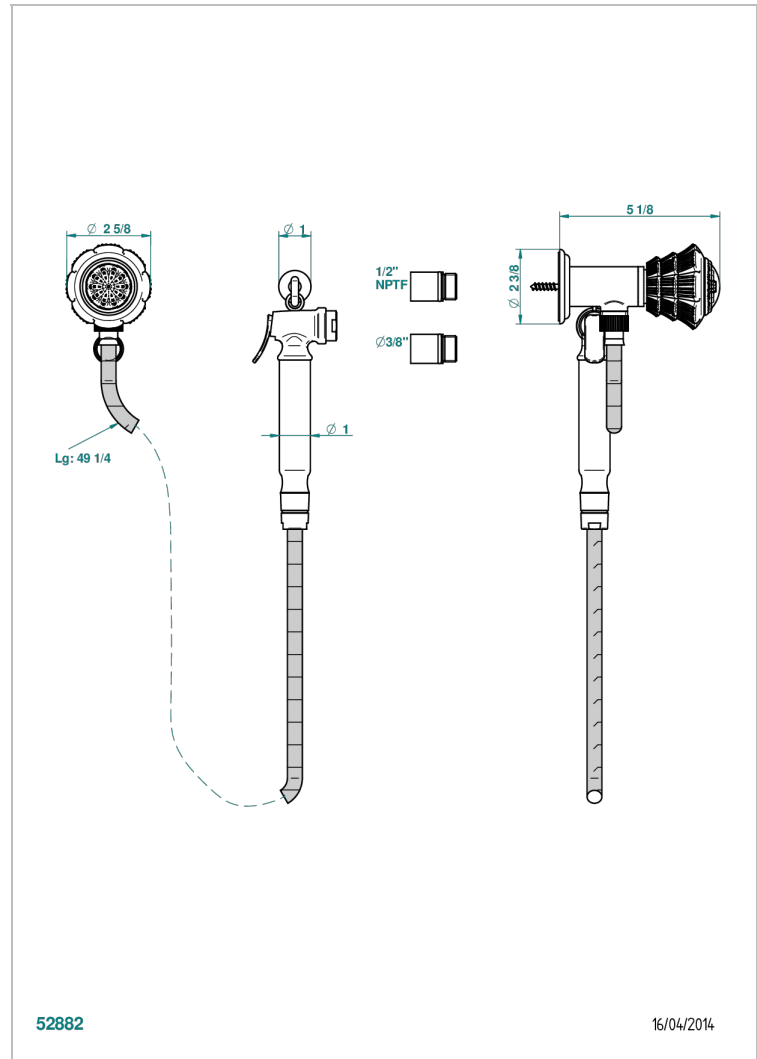

DAHLIA

A41-5840/8US

Handheld spray bidet with hose, elbow and hook

THG[®]
PARIS

CHARACTERISTIC

- Dahlia
- Handheld spray bidet with hose, elbow and hook

TECHNICAL SPECS

- Recommandé : 3 bars (max. 5 bars) - Advised : 43,5 psi (max. 72 psi)
- 9,5 l/min à 3 bars (2.5 gpm at 43.5 psi)

AVAILABLE FINITIONS

- Chrome polished - A02
- Chrome polished / gold polished - G02
- Gold polished - F01
- Nickel polished - B01