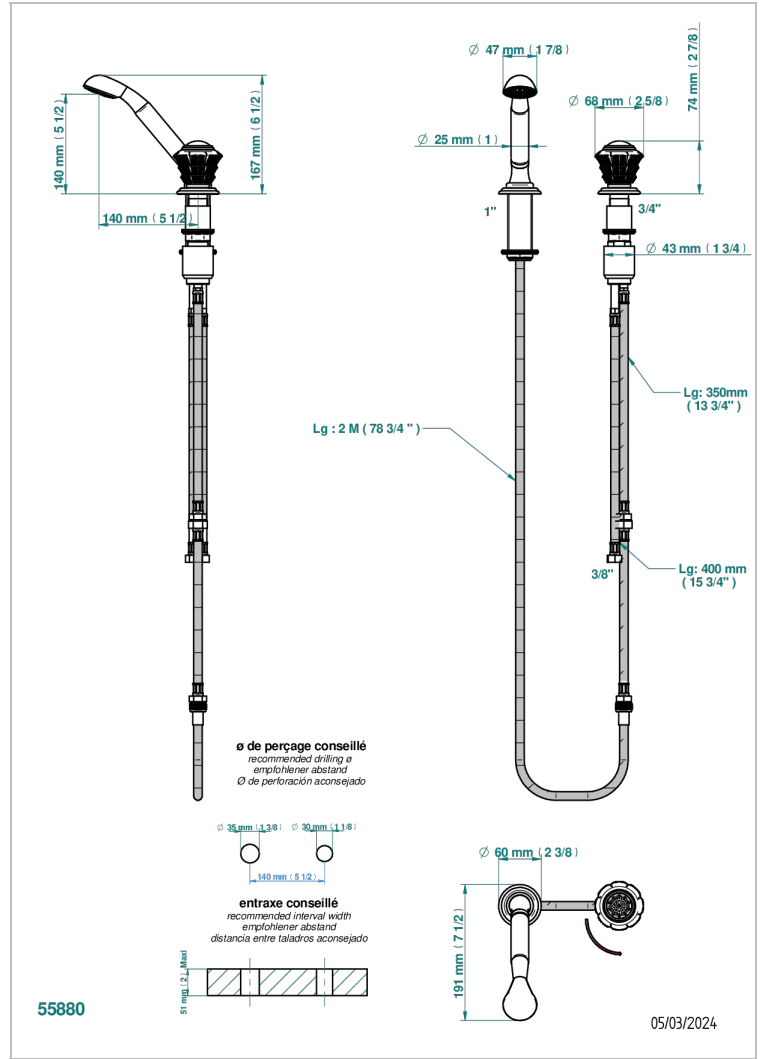

DAHLIA

A41-6532/60A

Deck mounted mixer with handshower, progressive cartridge

CHARACTERISTIC

- ACS : 22ACCLY009

STANDARDS

AVAILABLE FINITIONS

Black ceram - D30
Blush PVD - H62
Brass color PVD - H49
Brown bronze color PVD - F33
Chrome polished - A02
Chrome polished / gold polished - G02

Copper antique matt, coated - H07
Gold color PVD - H52
Gold mat - F07
Gold polished - F01
Graphite PVD - H64
Light coated bronze - D01

Matt Umber PVD - H67
Matt blush PVD - H60
Matt brass color PVD - H50
Matt brown bronze color PVD - F34
Matt chrome (American satin) - C02
Matt gold color PVD - H53

Matt graphite PVD - H65
Matt nickel (American satin) - C01
Matt nickel color PVD - H56
Nickel antique / Sovereign - H28
Nickel color PVD - H55
Nickel polished - B01

Soft gold - F30
Soft matt gold - F31
Umber PVD - H66

TECHNICAL SPECS

- Recommandé : 3 bars (max. 5 bars) - Advised : 43,5 psi (max. 72 psi)
- 9,5 l/min à 3 bars (2.5 gpm at 43.5 psi)