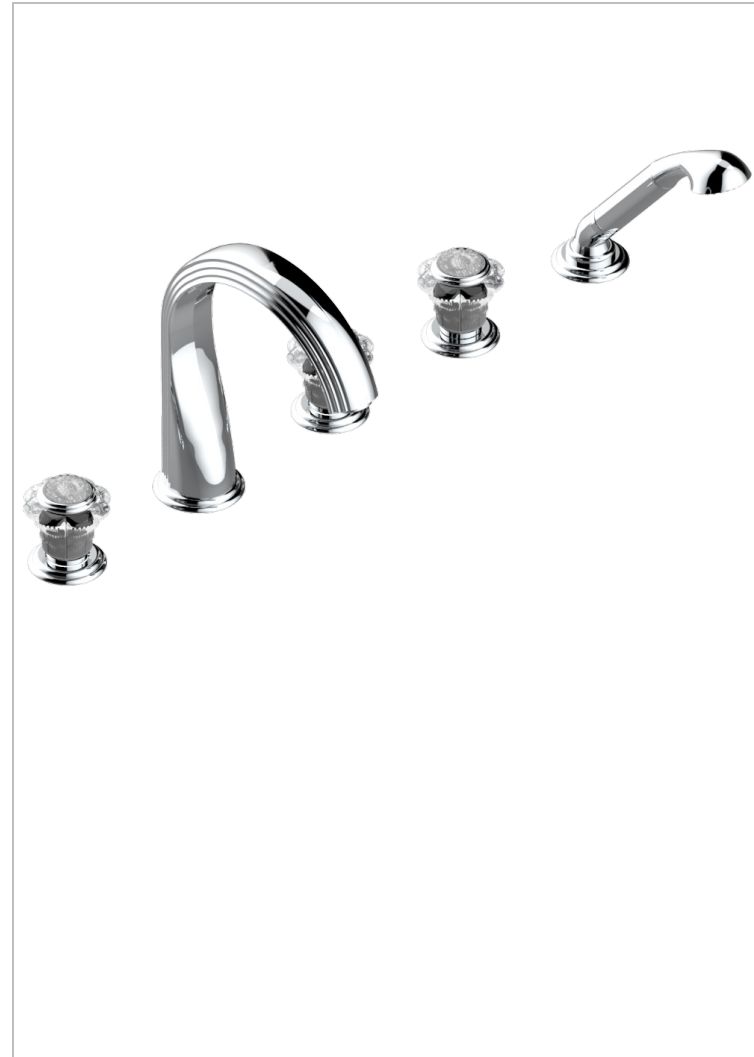

DAHLIA

A41-1132SG

THG
PARIS

5-hole bath/shower mixer with super goliath spout, 2 x 3/4" valves, and rim mounted handshower supplied by progressive cartridge mixer

CHARACTERISTIC

- Dahlia
- 5-hole bath/shower mixer with super goliath spout, 2 x 3/4" valves, and rim mounted handshower supplied by progressive cartridge mixer

TECHNICAL SPECS

- Recommandé : 3 bars (max. 5 bars) - Advised : 43,5 psi (max. 72 psi)
- Bec : 35 l/min à 3 bars - Douchette : 9,5 l/min à 3 bars
- Spout : 9.26 gpm at 43.5 psi - Handshower : 2.5 gpm at 43.5 psi

AVAILABLE FINITIONS

Antique nickel - H28
Black ceram - D30
Blush PVD - H62
Brass color PVD - H49
Brown bronze color PVD - F33
Gold color PVD - H52

Graphite PVD - H64
Lacquered light bronze - D01
Matt Umber PVD - H67
Matt blush PVD - H60
Matt brass color PVD - H50
Matt brown bronze color PVD - F34