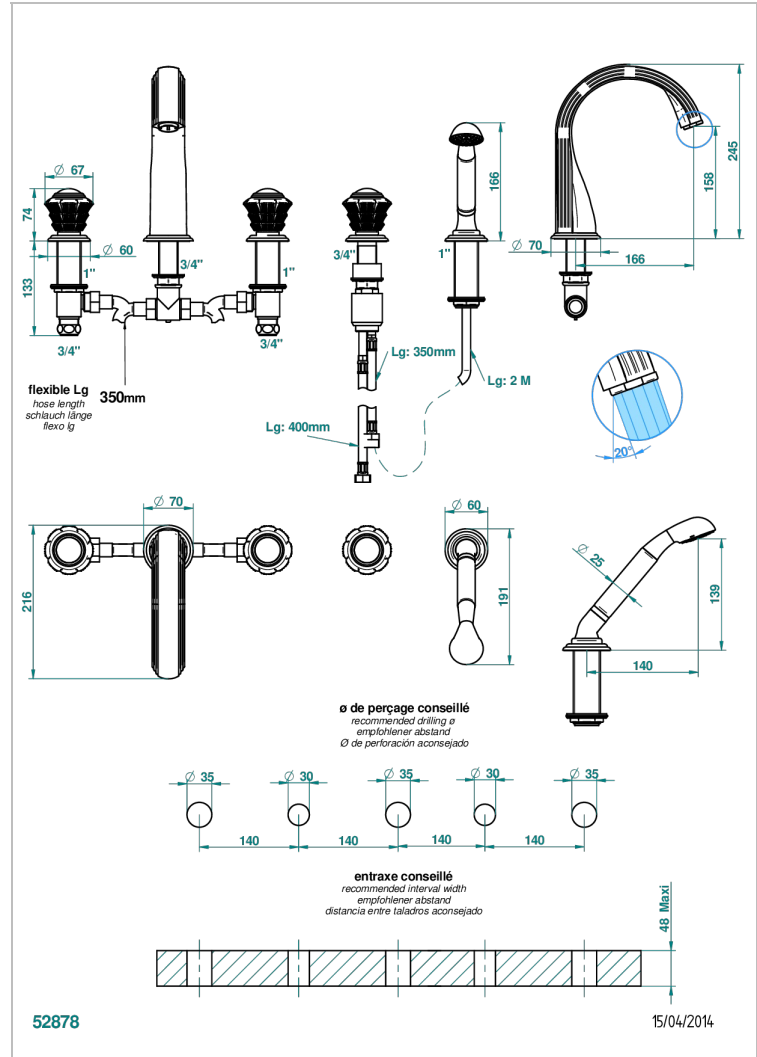

DAHLIA

A41-1132SG

THG
PARIS

5-hole bath/shower mixer with super goliath spout, 2 x 3/4" valves, and rim mounted handshower supplied by progressive cartridge mixer

CHARACTERISTIC

- Dahlia
- 5-hole bath/shower mixer with super goliath spout, 2 x 3/4" valves, and rim mounted handshower supplied by progressive cartridge mixer

TECHNICAL SPECS

- Recommandé : 3 bars (max. 5 bars) - Advised : 43,5 psi (max. 72 psi)
- Bec : 35 l/min à 3 bars - Douchette : 9,5 l/min à 3 bars
- Spout : 9.26 gpm at 43.5 psi - Handshower : 2.5 gpm at 43.5 psi

AVAILABLE FINITIONS

Antique nickel - H28
Black ceram - D30
Blush PVD - H62
Brass color PVD - H49
Brown bronze color PVD - F33
Gold color PVD - H52

Graphite PVD - H64
Lacquered light bronze - D01
Matt Umber PVD - H67
Matt blush PVD - H60
Matt brass color PVD - H50
Matt brown bronze color PVD - F34