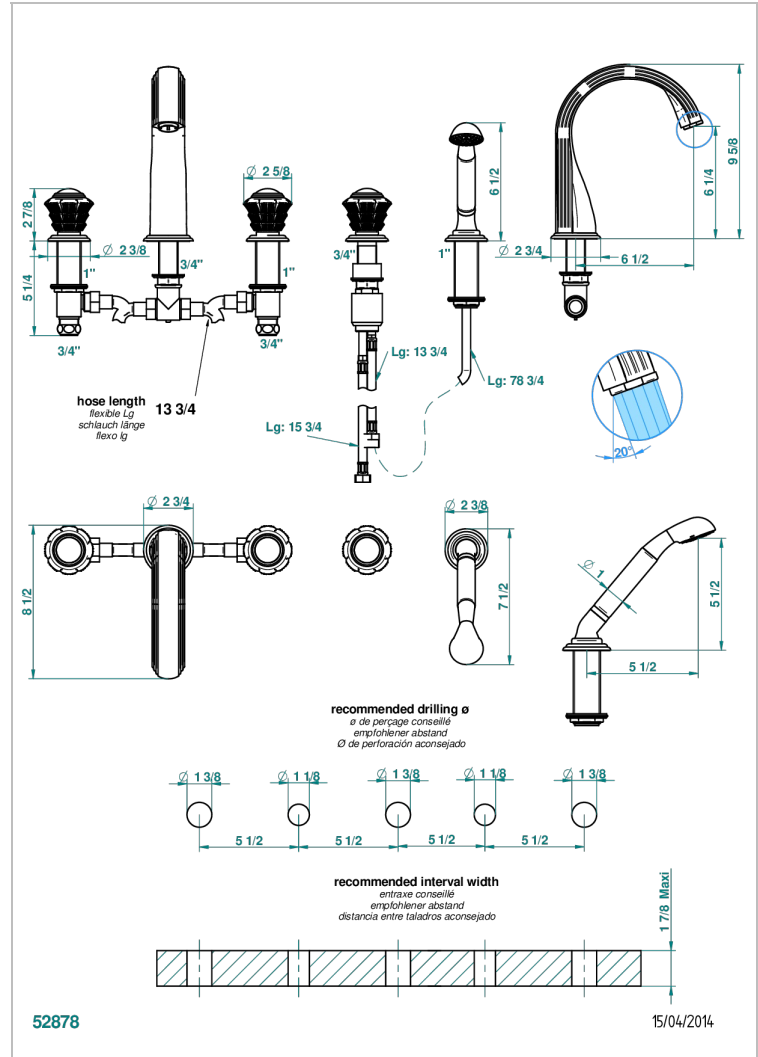

DAHLIA

A41-1132SG

THG
PARIS

5-hole bath/shower mixer with super goliath spout, 2 x 3/4" valves, and rim mounted handshower supplied by progressive cartridge mixer

CHARACTERISTIC

- Dahlia
- 5-hole bath/shower mixer with super goliath spout, 2 x 3/4" valves, and rim mounted handshower supplied by progressive cartridge mixer

TECHNICAL SPECS

- Recommandé : 3 bars (max. 5 bars) - Advised : 43,5 psi (max. 72 psi)
- Bec : 35 l/min à 3 bars - Douchette : 9,5 l/min à 3 bars
- Spout : 9.26 gpm at 43.5 psi - Handshower : 2.5 gpm at 43.5 psi

AVAILABLE FINITIONS

Antique nickel - H28
Black ceram - D30
Blush PVD - H62
Brass color PVD - H49
Brown bronze color PVD - F33
Gold color PVD - H52

Graphite PVD - H64
Lacquered light bronze - D01
Matt Umber PVD - H67
Matt blush PVD - H60
Matt brass color PVD - H50
Matt brown bronze color PVD - F34