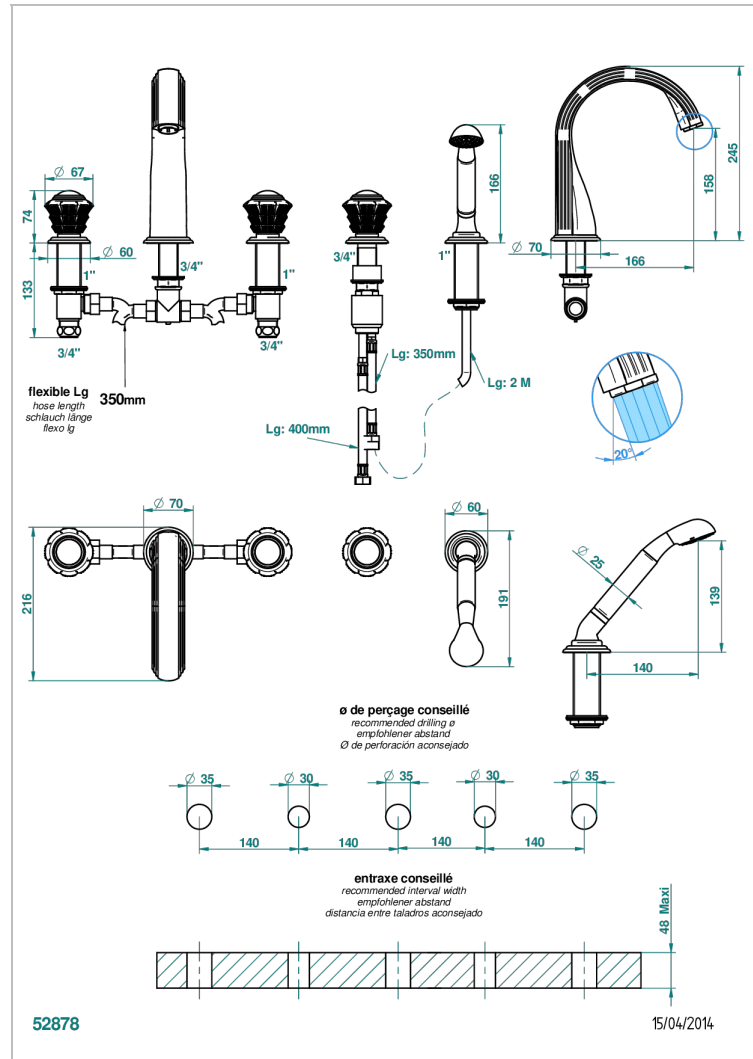

DAHLIA

A41-1132SG

THG
PARIS

5-hole bath/shower mixer with super goliath spout, 2 x 3/4" valves, and rim mounted handshower supplied by progressive cartridge mixer

CHARACTERISTIC

- Dahlia
- 5-hole bath/shower mixer with super goliath spout, 2 x 3/4" valves, and rim mounted handshower supplied by progressive cartridge mixer

TECHNICAL SPECS

- Recommandé : 3 bars (max. 5 bars) - Advised : 43,5 psi (max. 72 psi)
- Bec : 35 l/min à 3 bars - Douchette : 9,5 l/min à 3 bars
- Spout : 9.26 gpm at 43.5 psi - Handshower : 2.5 gpm at 43.5 psi