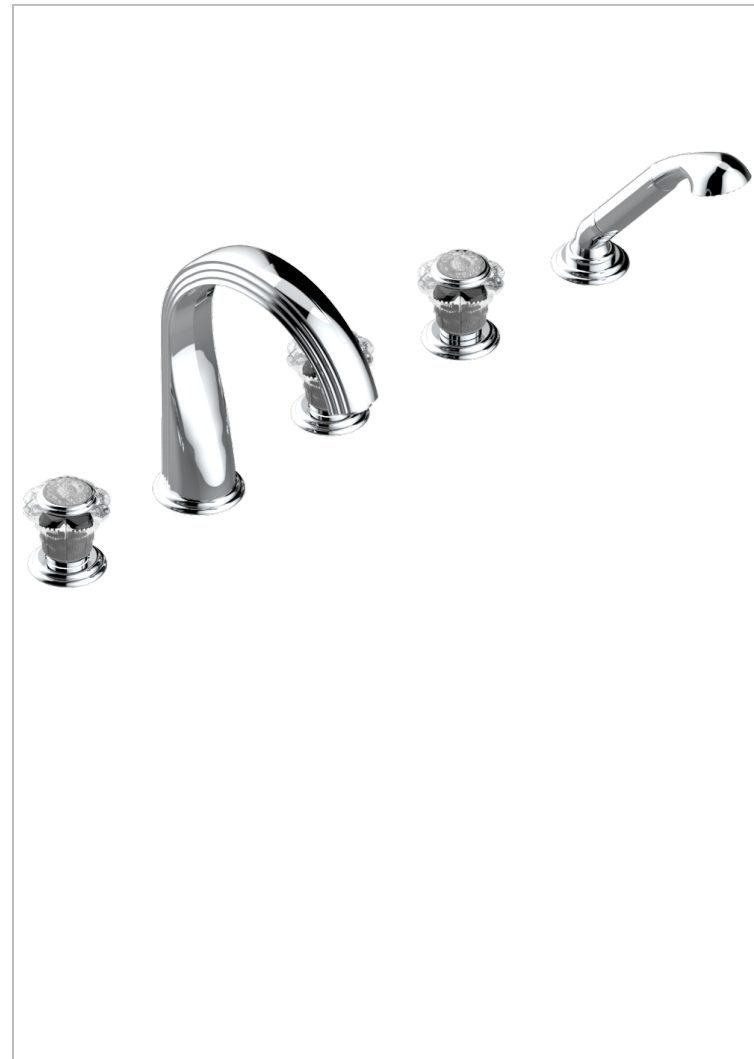

DAHLIA

A41-1132SG

THG
PARIS

5-hole bath/shower mixer with super goliath spout, 2 x 3/4" valves, and rim mounted handshower supplied by progressive cartridge mixer

CHARACTERISTIC

- Dahlia
- 5-hole bath/shower mixer with super goliath spout, 2 x 3/4" valves, and rim mounted handshower supplied by progressive cartridge mixer

TECHNICAL SPECS

- Recommandé : 3 bars (max. 5 bars) - Advised : 43,5 psi (max. 72 psi)
- Bec : 35 l/min à 3 bars - Douchette : 9,5 l/min à 3 bars
- Spout : 9.26 gpm at 43.5 psi - Handshower : 2.5 gpm at 43.5 psi

AVAILABLE FINITIONS

Antique nickel - H28
Black ceram - D30
Blush PVD - H62
Brass color PVD - H49
Brown bronze color PVD - F33
Gold color PVD - H52

Graphite PVD - H64
Lacquered light bronze - D01
Matt Umber PVD - H67
Matt blush PVD - H60
Matt brass color PVD - H50
Matt brown bronze color PVD - F34