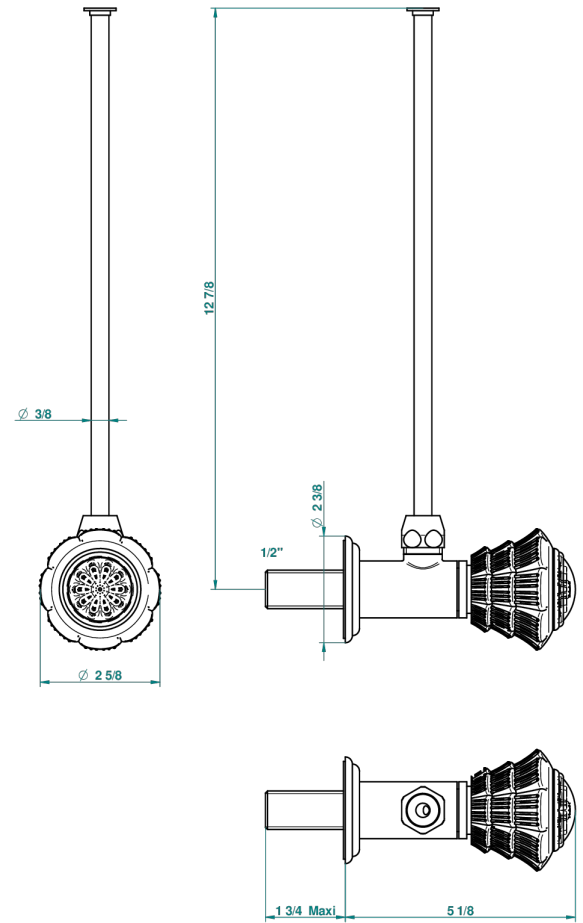

# DAHLIA

A41-181/S

1/2" stylised adjustable stop cock with 30 cm tube

52849

15/04/2014

## CHARACTERISTIC

- Dahlia
- 1/2" stylised adjustable stop cock with 30 cm tube