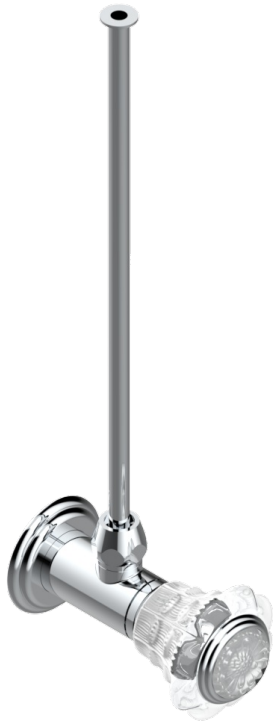

# DAHLIA

A41-181/S

1/2" stylised adjustable stop cock with 30 cm tube

52849

15/04/2014

## CHARACTERISTIC

- Dahlia
- 1/2" stylised adjustable stop cock with 30 cm tube

## AVAILABLE FINITIONS

Antique nickel - H28  
Black ceram - D30  
Blush PVD - H62  
Brass color PVD - H49  
Brown bronze color PVD - F33  
Gold color PVD - H52

Graphite PVD - H64  
Lacquered light bronze - D01  
Matt Umber PVD - H67  
Matt blush PVD - H60  
Matt brass color PVD - H50  
Matt brown bronze color PVD - F34

Matt chrome - C02  
Matt gold - F07  
Matt gold color PVD - H53  
Matt graphite PVD - H65  
Matt nickel (color finish) - C01  
Matt nickel color PVD - H56

Nickel color PVD - H55  
Polished chrome (color finish) - A02  
Polished chrome / Polished gold (color finish) - G02  
Polished gold (color finish) - F01  
Polished nickel - B01  
Soft gold - F30