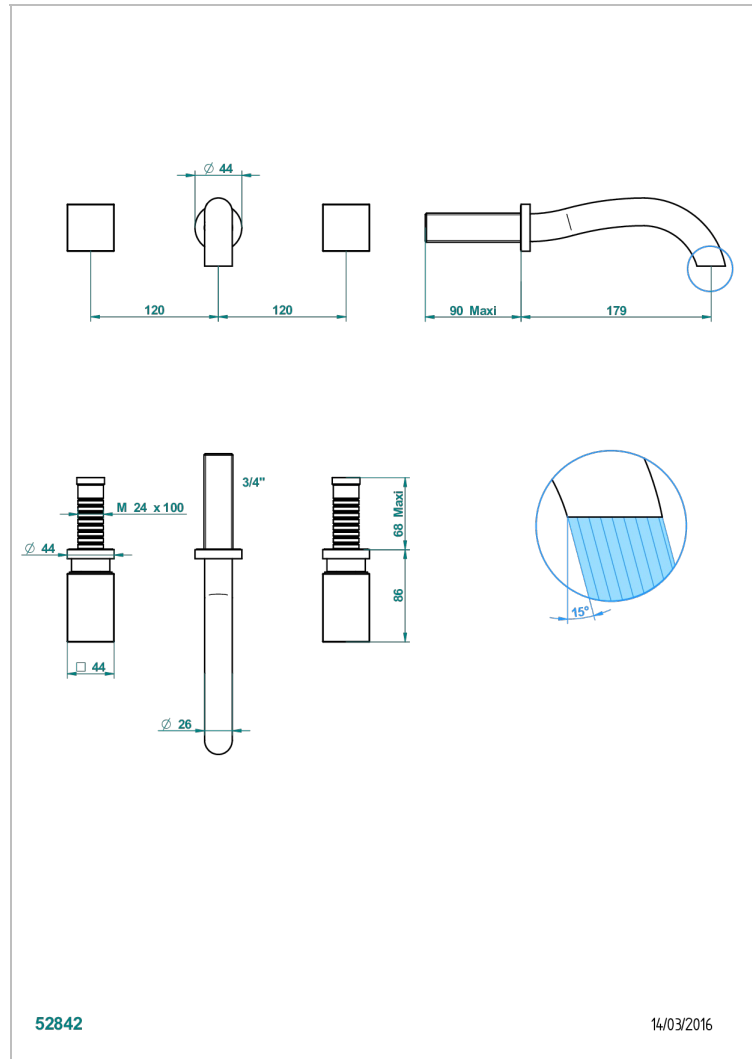

# BEYOND CRYSTAL -BUE CRYSTAL

U6K-40GB

Trim only for wall mounted 3-hole basin mixer

THG<sup>®</sup>  
PARIS

## CHARACTERISTIC

- Beyond Crystal -Bue crystal
- Trim only for wall mounted 3-hole basin mixer

## RELATED SKU'S

- Ref. G00-40AC Rough parts for wall mounted 3 hole mixer, cross handle version
- Ref. G00-40AM Rough parts for wall mounted 3 hole mixer, lever handle version