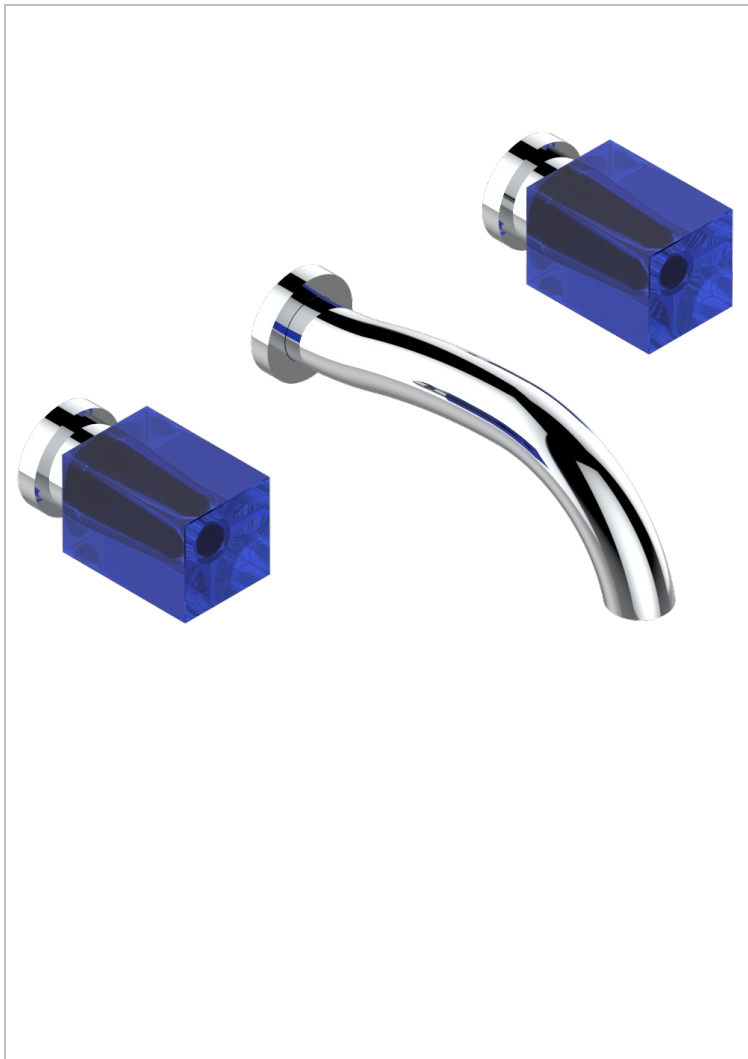

# BEYOND CRYSTAL -BUE CRYSTAL

U6K-40GB

Trim only for wall mounted 3-hole basin mixer

THG<sup>®</sup>  
PARIS

## CHARACTERISTIC

- Beyond Crystal -Bue crystal
- Trim only for wall mounted 3-hole basin mixer

## RELATED SKU'S

- Ref. G00-40AC Rough parts for wall mounted 3 hole mixer, cross handle version
- Ref. G00-40AM Rough parts for wall mounted 3 hole mixer, lever handle version

## AVAILABLE FINITIONS

Antique nickel - H28  
Black ceram - D30  
Blush PVD - H62  
Brass color PVD - H49  
Brown bronze color PVD - F33  
Gold color PVD - H52

Graphite PVD - H64  
Matt Umber PVD - H67  
Matt blush PVD - H60  
Matt brass color PVD - H50  
Matt brown bronze color PVD - F34  
Matt chrome - C02