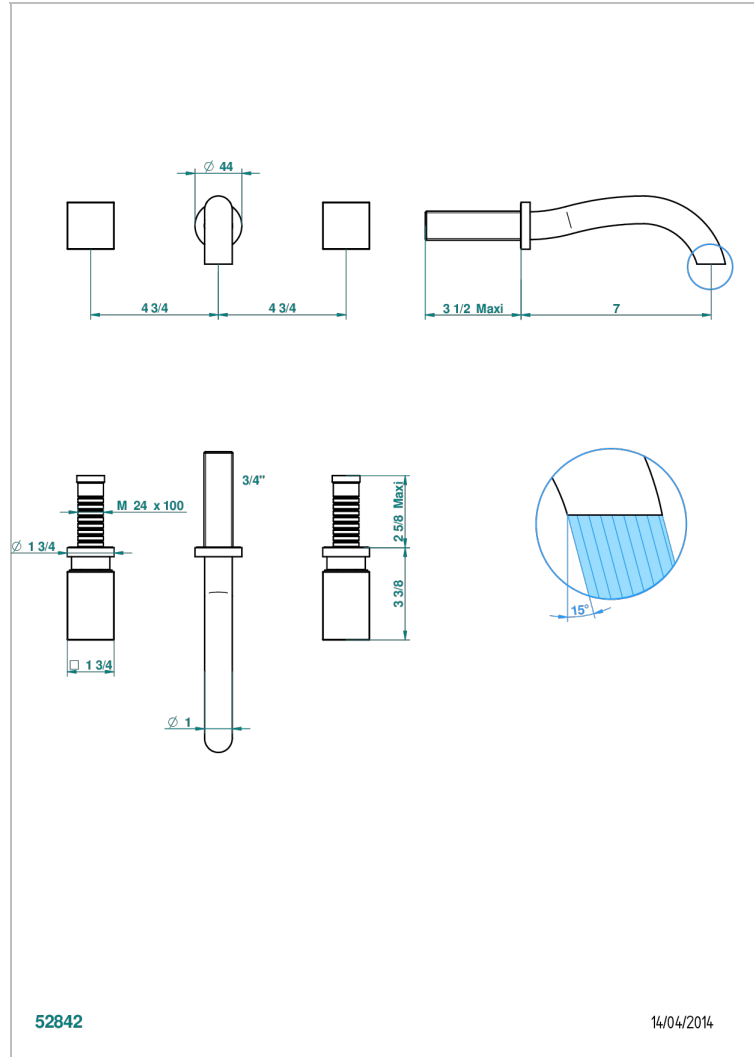

BEYOND CRYSTAL -BUE CRYSTAL

U6K-40GB

Trim only for wall mounted 3-hole basin mixer

52842

14/04/2014

CHARACTERISTIC

- Beyond Crystal -Bue crystal
- Trim only for wall mounted 3-hole basin mixer

TECHNICAL SPECS

- Recommandé : 3 bars (max. 5 bars) - Advised : 43,5 psi (max. 72 psi)
- 8,3 l/min à 3 bars (2.2 gpm at 43.5 psi)

RELATED SKU'S

- Ref. G00-40AC Rough parts for wall mounted 3 hole mixer, cross handle version
- Ref. G00-40AM Rough parts for wall mounted 3 hole mixer, lever handle version