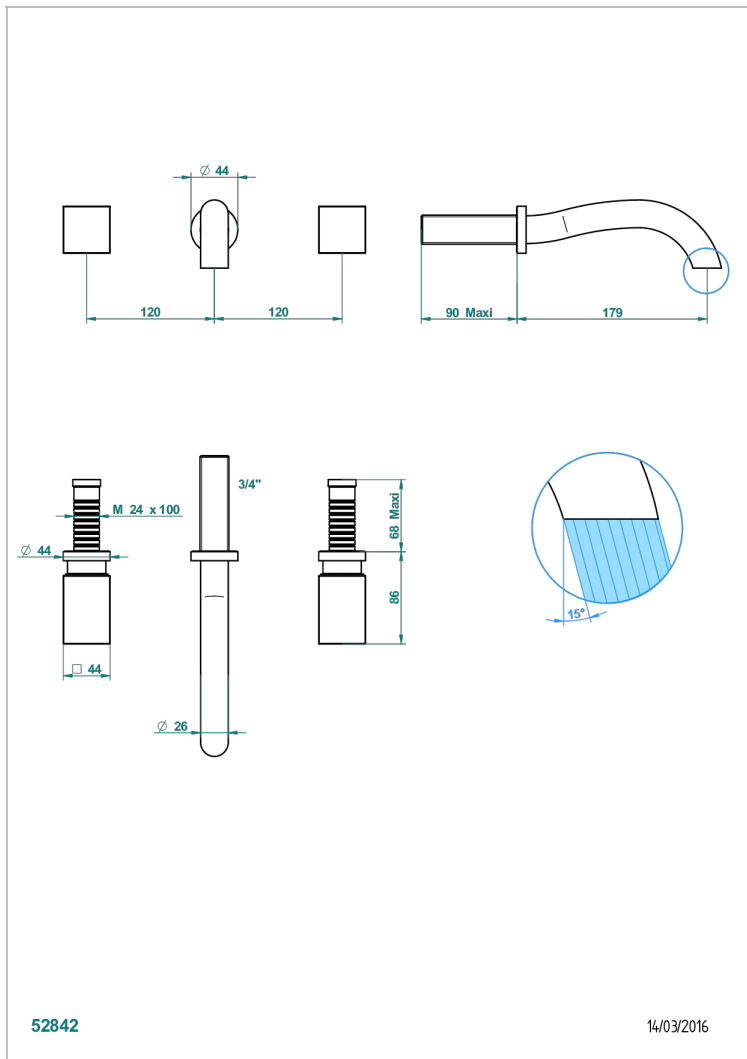

BEYOND CRYSTAL - AZUL CRISTAL

U6K-40GB

Grifería para mezclador de lavabo de pared, caño goliat

THG®
PARIS

CARACTERÍSTICAS

- Beyond Crystal - azul cristal
- Grifería para mezclador de lavabo de pared, caño goliat

ESPECIFICACIONES TÉCNICAS

- Recommandé : 3 bars (max. 5 bars) - Advised : 43,5 psi (max. 72 psi)
- 8,3 l/min à 3 bars (2.2 gpm at 43.5 psi)

PRODUCTOS RELACIONADOS

- Ref. G00-40AC Rough parts for wall mounted 3 hole mixer, cross handle version
- Ref. G00-40AM Rough parts for wall mounted 3 hole mixer, lever handle version

ACABADOS DISPONIBLES

Cerámica negra mate - D30
Cromo - A02
Cromo / dorado - G02
Cromo mate - C02
Dorado - F01
Dorado mate - F07

Dorado pálido - F30
Dorado pálido mate (sin barniz) - F31
Níquel viejo - H28
Pvd blush - H62
Pvd blush mate - H60
Pvd color latón - H49

Pvd color latón mate - H50
Pvd color níquel - H55
Pvd color níquel mate - H56
Pvd color oro - H52
Pvd color oro mate - H53
Pvd grafito - H64

Pvd grafito mate - H65
Pvd marrón bronce - F33
Pvd marrón bronce mate - F34
Pvd umber - H66
Pvd umber mate - H67