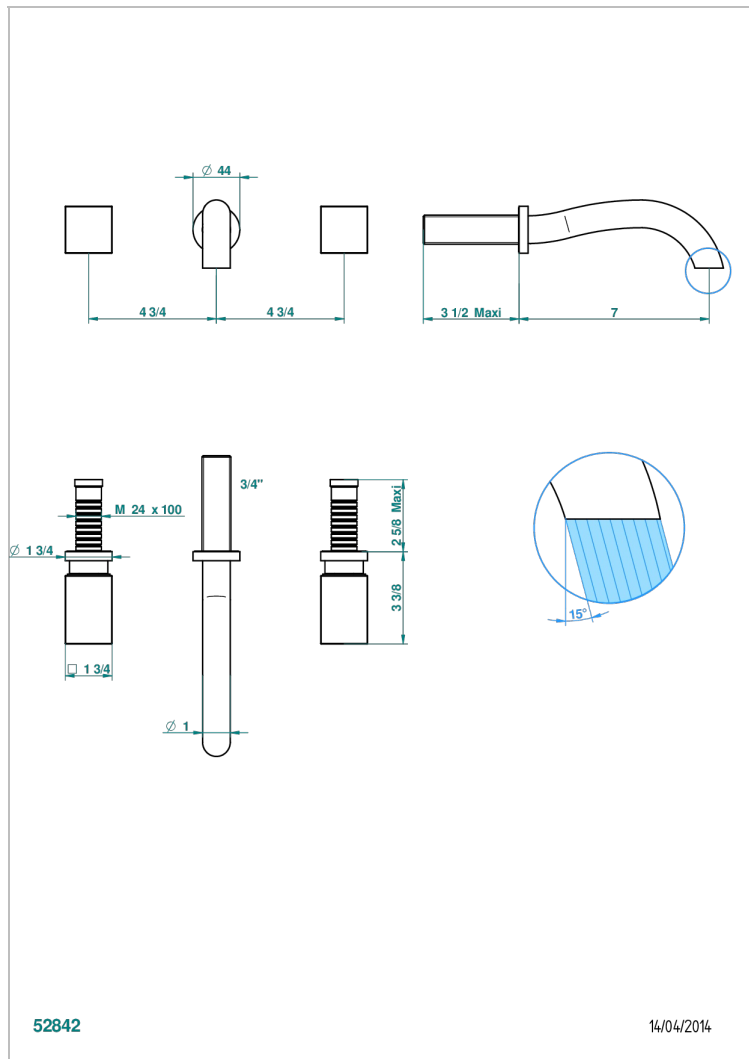

BEYOND CRYSTAL - AZUL CRISTAL

U6K-40GB

Grifería para mezclador de lavabo de pared, caño goliat

THG®
PARIS

CARACTERÍSTICAS

- Beyond Crystal - azul cristal
- Grifería para mezclador de lavabo de pared, caño goliat

ESPECIFICACIONES TÉCNICAS

- Recommandé : 3 bars (max. 5 bars) - Advised : 43,5 psi (max. 72 psi)
- 8,3 l/min à 3 bars (2.2 gpm at 43.5 psi)

PRODUCTOS RELACIONADOS

- Ref. G00-40AC Rough parts for wall mounted 3 hole mixer, cross handle version
- Ref. G00-40AM Rough parts for wall mounted 3 hole mixer, lever handle version

ACABADOS DISPONIBLES

Cerámica negra mate - D30
Cromo - A02
Cromo / dorado - G02
Cromo mate - C02
Dorado - F01
Dorado mate - F07

Dorado pálido - F30
Dorado pálido mate (sin barniz) - F31
Níquel viejo - H28
Pvd blush - H62
Pvd blush mate - H60
Pvd color latón - H49

Pvd color latón mate - H50
Pvd color níquel - H55
Pvd color níquel mate - H56
Pvd color oro - H52
Pvd color oro mate - H53
Pvd grafito - H64

Pvd grafito mate - H65
Pvd marrón bronce - F33
Pvd marrón bronce mate - F34
Pvd umber - H66
Pvd umber mate - H67