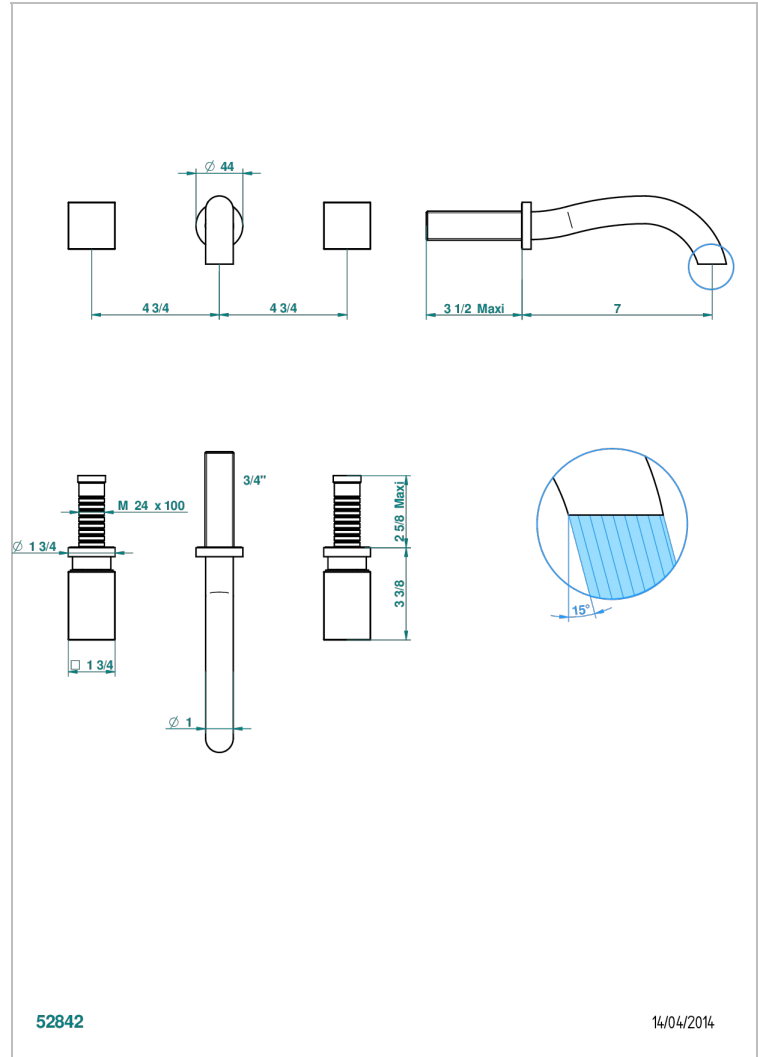

BEYOND CRYSTAL -BUE CRYSTAL

U6K-40GB

Trim only for wall mounted 3-hole basin mixer

THG[®]
PARIS

CHARACTERISTIC

- Beyond Crystal -Bue crystal
- Trim only for wall mounted 3-hole basin mixer

TECHNICAL SPECS

- Recommandé : 3 bars (max. 5 bars) - Advised : 43,5 psi (max. 72 psi)
- 8,3 l/min à 3 bars (2.2 gpm at 43.5 psi)

RELATED SKU'S

- Ref. G00-40AC Rough parts for wall mounted 3 hole mixer, cross handle version
- Ref. G00-40AM Rough parts for wall mounted 3 hole mixer, lever handle version

AVAILABLE FINITIONS

Antique nickel - H28
Black ceram - D30
Blush PVD - H62
Brass color PVD - H49
Brown bronze color PVD - F33
Gold color PVD - H52