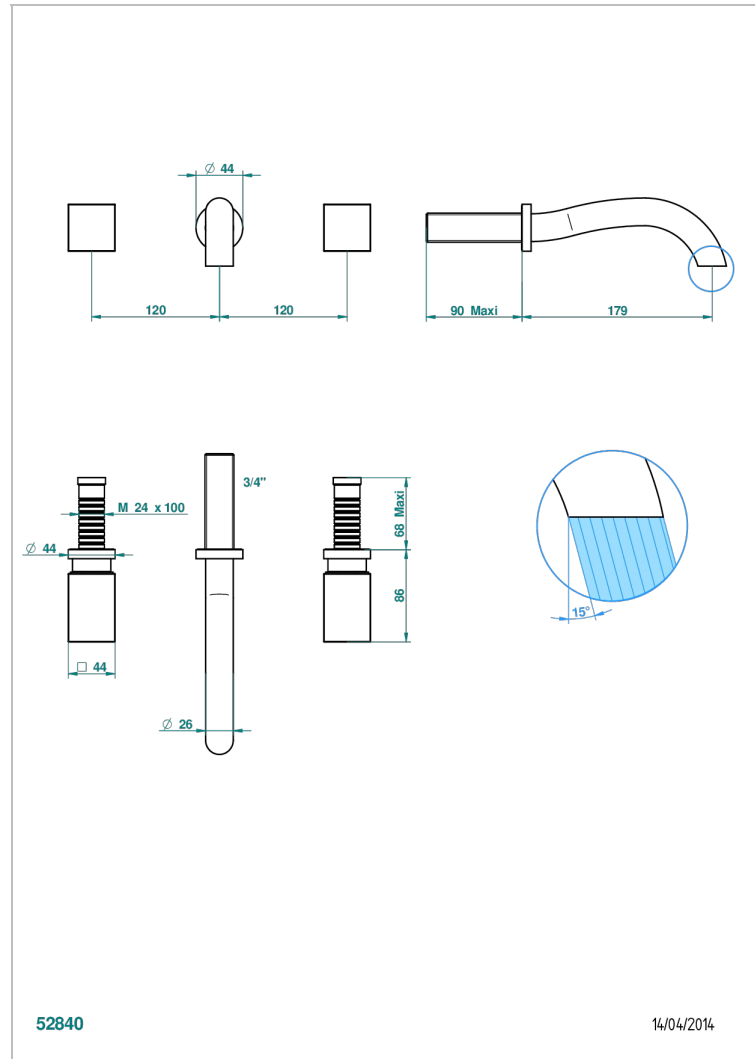

# BEYOND CRYSTAL - CHAMPAGNE CRYSTAL

U6J-40GB

Trim only for wall mounted 3-hole basin mixer

THG<sup>®</sup>  
PARIS

## CHARACTERISTIC

- Beyond Crystal - Champagne crystal
- Trim only for wall mounted 3-hole basin mixer

## RELATED SKU'S

- Ref. G00-40AC Rough parts for wall mounted 3 hole mixer, cross handle version
- Ref. G00-40AM Rough parts for wall mounted 3 hole mixer, lever handle version