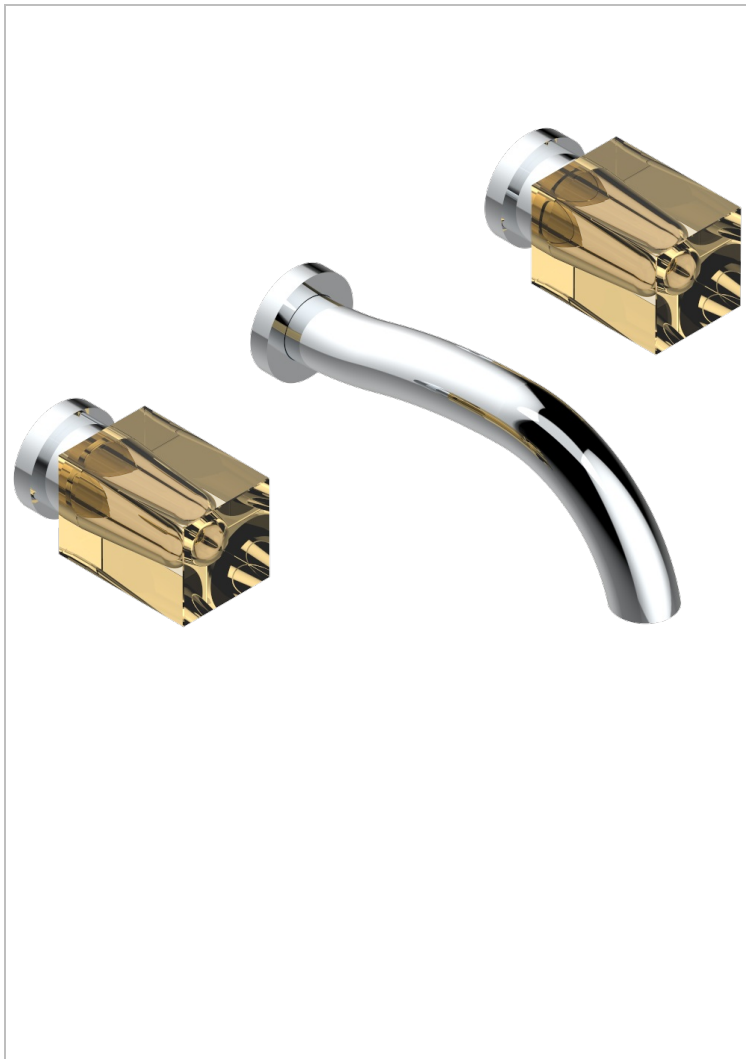

# BEYOND CRYSTAL - CHAMPAGNE CRYSTAL

U6J-40GB

Trim only for wall mounted 3-hole basin mixer

THG<sup>®</sup>  
PARIS

## CHARACTERISTIC

- Beyond Crystal - Champagne crystal
- Trim only for wall mounted 3-hole basin mixer

## RELATED SKU'S

- Ref. G00-40AC Rough parts for wall mounted 3 hole mixer, cross handle version
- Ref. G00-40AM Rough parts for wall mounted 3 hole mixer, lever handle version

## AVAILABLE FINITIONS

Antique nickel - H28  
Black ceram - D30  
Blush PVD - H62  
Brass color PVD - H49  
Brown bronze color PVD - F33  
Gold color PVD - H52

Graphite PVD - H64  
Matt Umber PVD - H67  
Matt blush PVD - H60  
Matt brass color PVD - H50  
Matt brown bronze color PVD - F34  
Matt chrome - C02