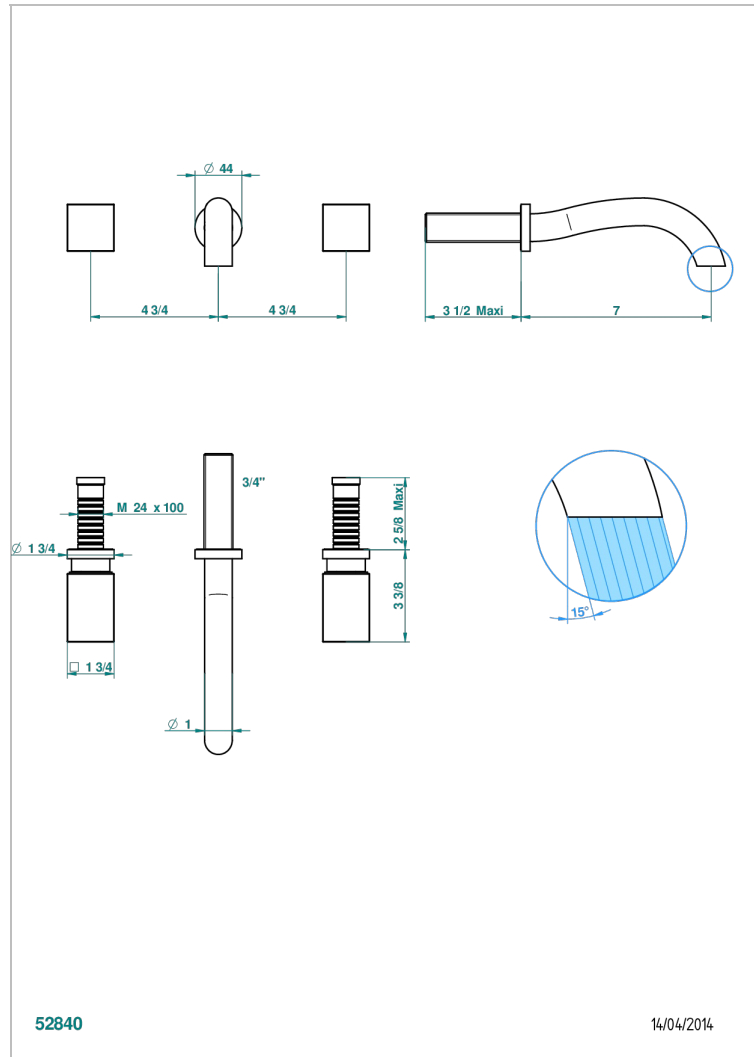

# BEYOND CRYSTAL - CHAMPAGNE CRYSTAL

U6J-40GB

Trim only for wall mounted 3-hole basin mixer

THG<sup>®</sup>  
PARIS

## CHARACTERISTIC

- Beyond Crystal - Champagne crystal
- Trim only for wall mounted 3-hole basin mixer

## RELATED SKU'S

- Ref. G00-40AC Rough parts for wall mounted 3 hole mixer, cross handle version
- Ref. G00-40AM Rough parts for wall mounted 3 hole mixer, lever handle version