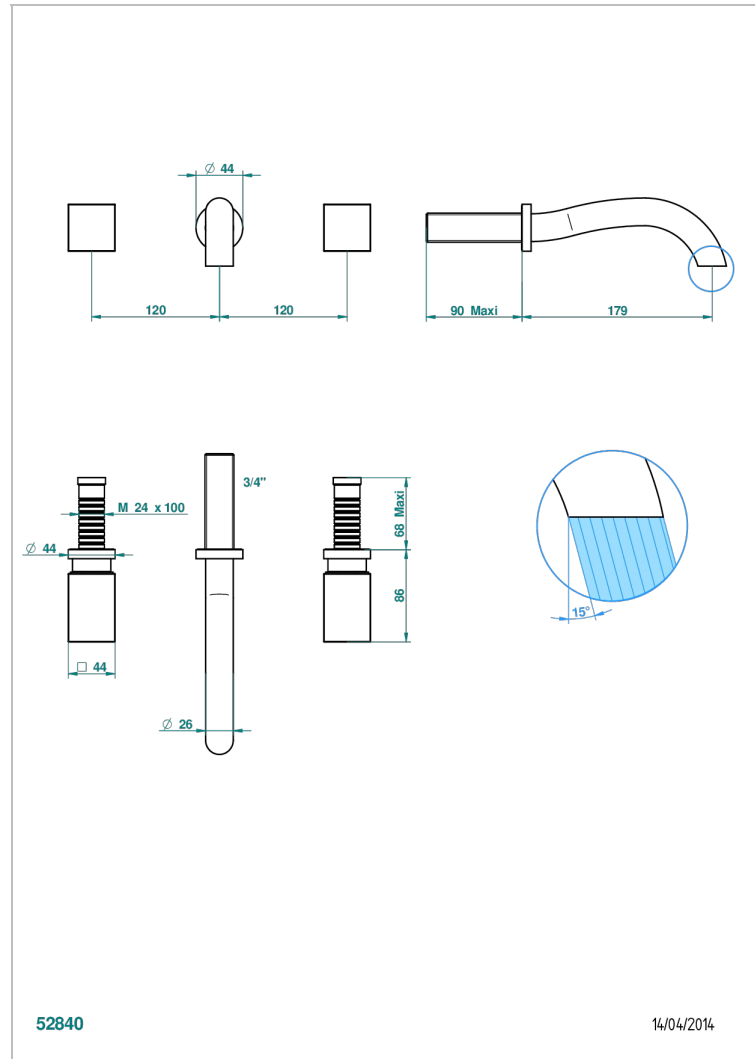

BEYOND CRYSTAL - CHAMPAGNE CRYSTAL

U6J-40GB

Trim only for wall mounted 3-hole basin mixer

THG[®]
PARIS

CHARACTERISTIC

- Beyond Crystal - Champagne crystal
- Trim only for wall mounted 3-hole basin mixer

TECHNICAL SPECS

- Recommandé : 3 bars (max. 5 bars) - Advised : 43,5 psi (max. 72 psi)
- 8,3 l/min à 3 bars (2.2 gpm at 43.5 psi)

RELATED SKU'S

- Ref. G00-40AC Rough parts for wall mounted 3 hole mixer, cross handle version
- Ref. G00-40AM Rough parts for wall mounted 3 hole mixer, lever handle version