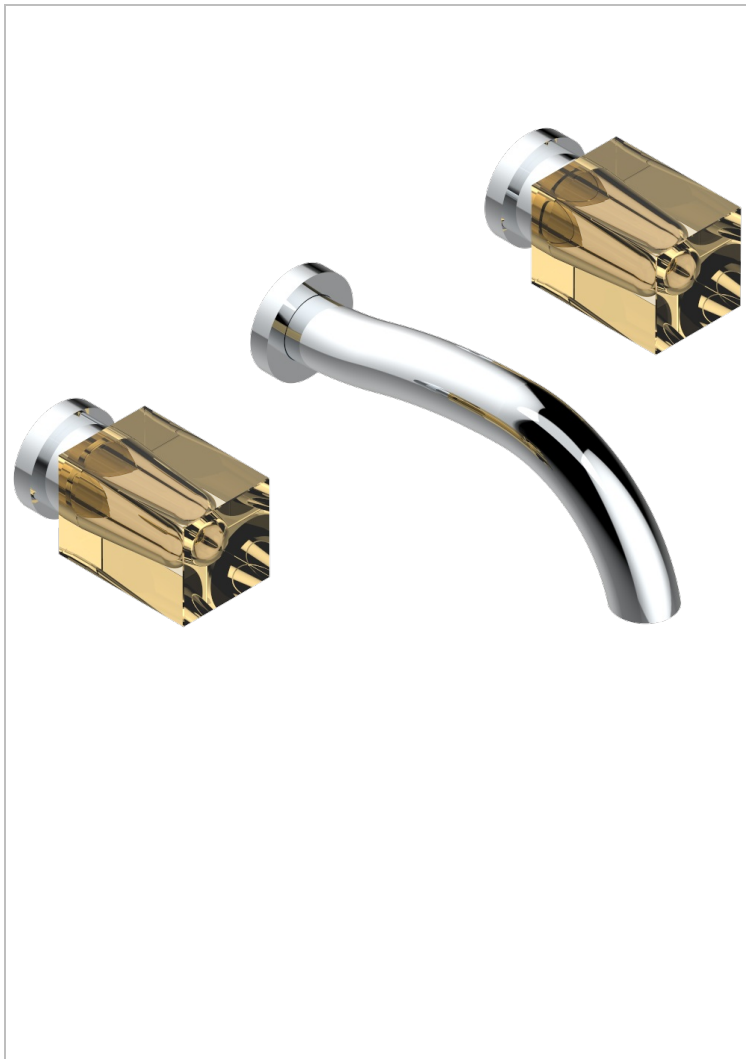

BEYOND CRYSTAL - CHAMPAGNE CRYSTAL

U6J-40GB

Trim only for wall mounted 3-hole basin mixer

THG[®]
PARIS

CHARACTERISTIC

- Beyond Crystal - Champagne crystal
- Trim only for wall mounted 3-hole basin mixer

TECHNICAL SPECS

- Recommandé : 3 bars (max. 5 bars) - Advised : 43,5 psi (max. 72 psi)
- 8,3 l/min à 3 bars (2.2 gpm at 43.5 psi)

RELATED SKU'S

- Ref. G00-40AC Rough parts for wall mounted 3 hole mixer, cross handle version
- Ref. G00-40AM Rough parts for wall mounted 3 hole mixer, lever handle version

AVAILABLE FINITIONS

Antique nickel - H28
Black ceram - D30
Blush PVD - H62
Brass color PVD - H49
Brown bronze color PVD - F33
Gold color PVD - H52

Graphite PVD - H64
Matt Umber PVD - H67
Matt blush PVD - H60
Matt brass color PVD - H50
Matt brown bronze color PVD - F34
Matt chrome - C02