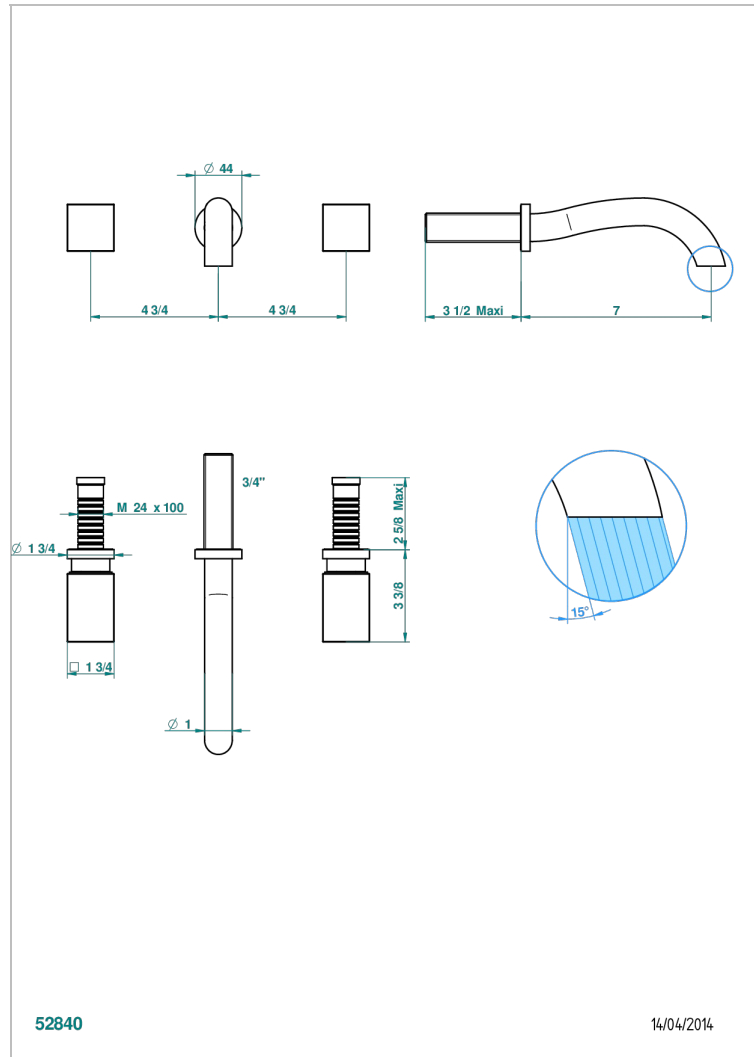

BEYOND CRYSTAL - CHAMPAGNE CRYSTAL

U6J-40GB

Trim only for wall mounted 3-hole basin mixer

THG[®]
PARIS

52840

14/04/2014

CHARACTERISTIC

- Beyond Crystal - Champagne crystal
- Trim only for wall mounted 3-hole basin mixer

TECHNICAL SPECS

- Recommandé : 3 bars (max. 5 bars) - Advised : 43,5 psi (max. 72 psi)
- 8,3 l/min à 3 bars (2.2 gpm at 43.5 psi)

RELATED SKU'S

- Ref. G00-40AC Rough parts for wall mounted 3 hole mixer, cross handle version
- Ref. G00-40AM Rough parts for wall mounted 3 hole mixer, lever handle version