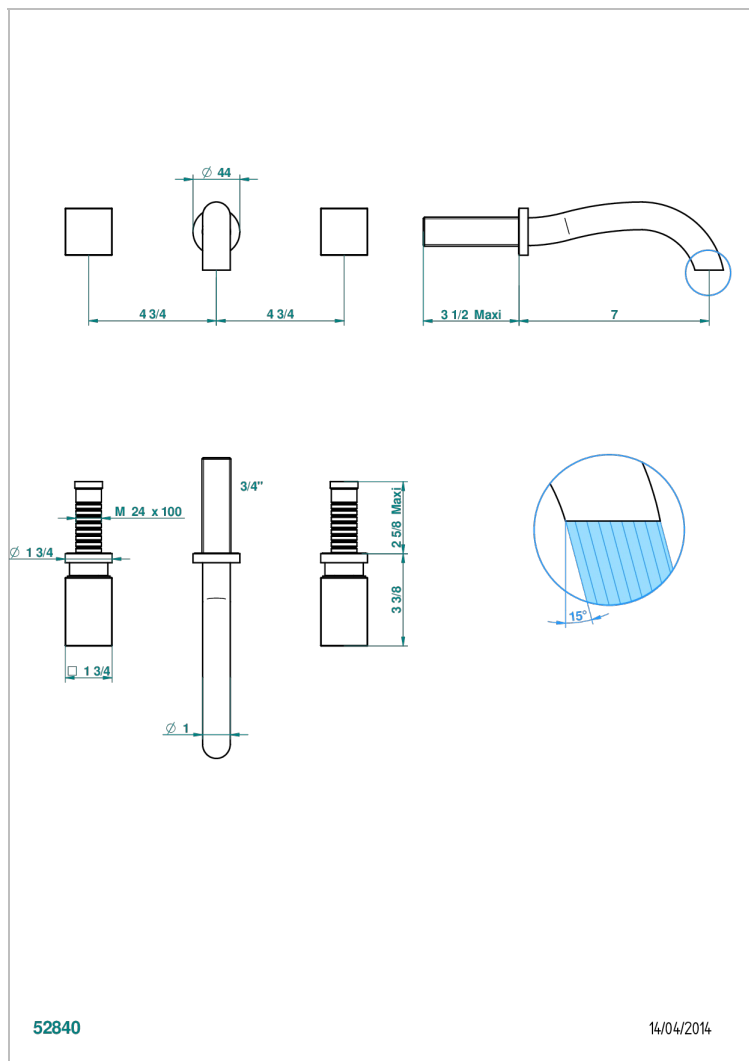

# BEYOND CRYSTAL - CHAMPAGNE CRYSTAL

U6J-40GB

Trim only for wall mounted 3-hole basin mixer

## CHARACTERISTIC

- Beyond Crystal - Champagne crystal
- Trim only for wall mounted 3-hole basin mixer

## TECHNICAL SPECS

- Recommandé : 3 bars (max. 5 bars) - Advised : 43,5 psi (max. 72 psi)
- 8,3 l/min à 3 bars (2.2 gpm at 43.5 psi)

## RELATED SKU'S

- Ref. G00-40AC Rough parts for wall mounted 3 hole mixer, cross handle version
- Ref. G00-40AM Rough parts for wall mounted 3 hole mixer, lever handle version