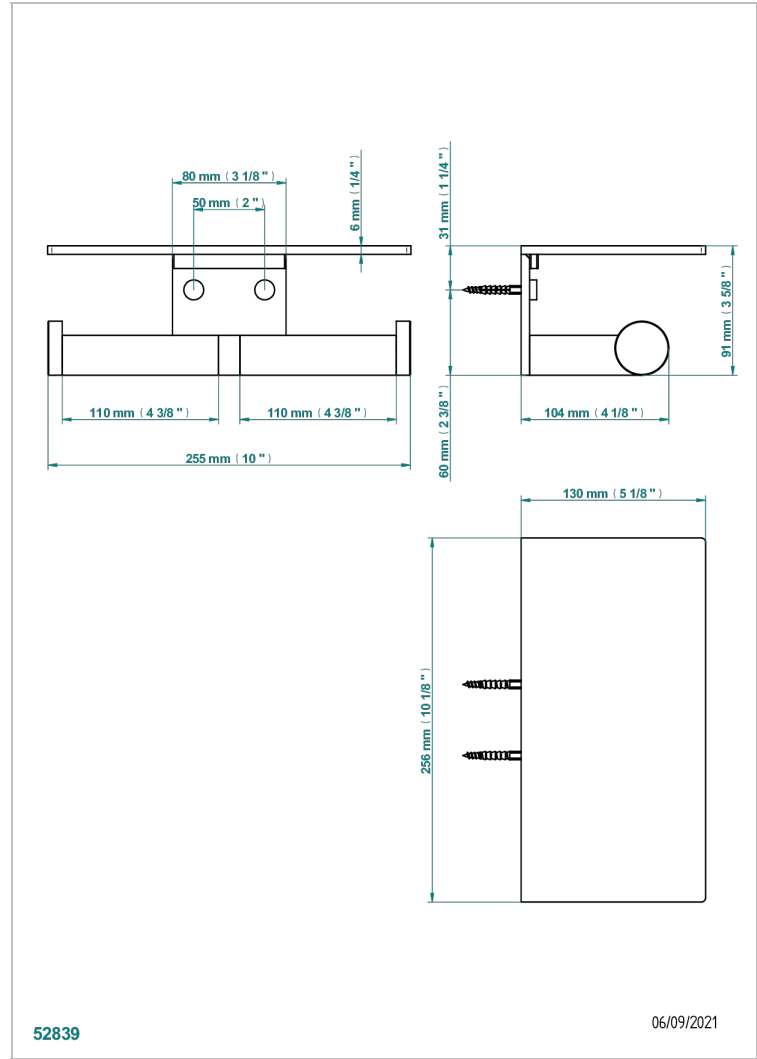

BEYOND CRYSTAL - BLUE CRYSTAL

U6K-540D

Double paper roll holder with cover

52839

06/09/2021

CHARACTERISTIC

- Beyond Crystal - Blue crystal
- Double paper roll holder with cover

AVAILABLE FINITIONS