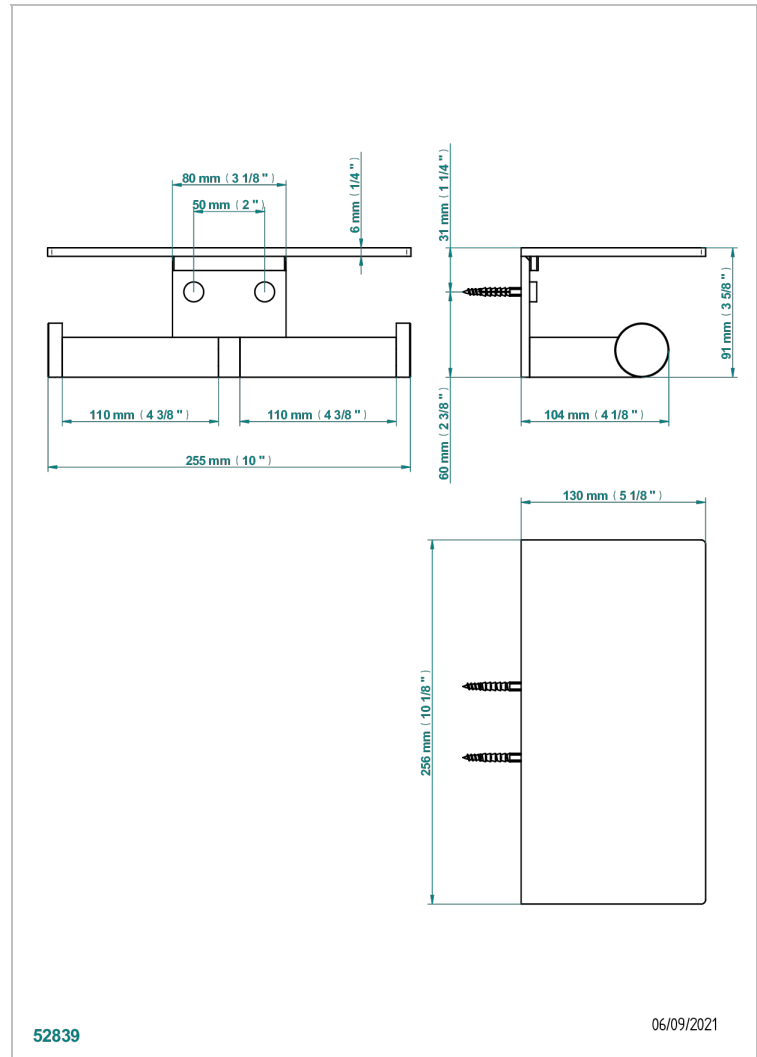

BEYOND CRYSTAL -BUE CRYSTAL

U6K-540D

Double paper roll holder with cover

52839

06/09/2021

CHARACTERISTIC

- Beyond Crystal -Bue crystal
- Double paper roll holder with cover

AVAILABLE FINITIONS