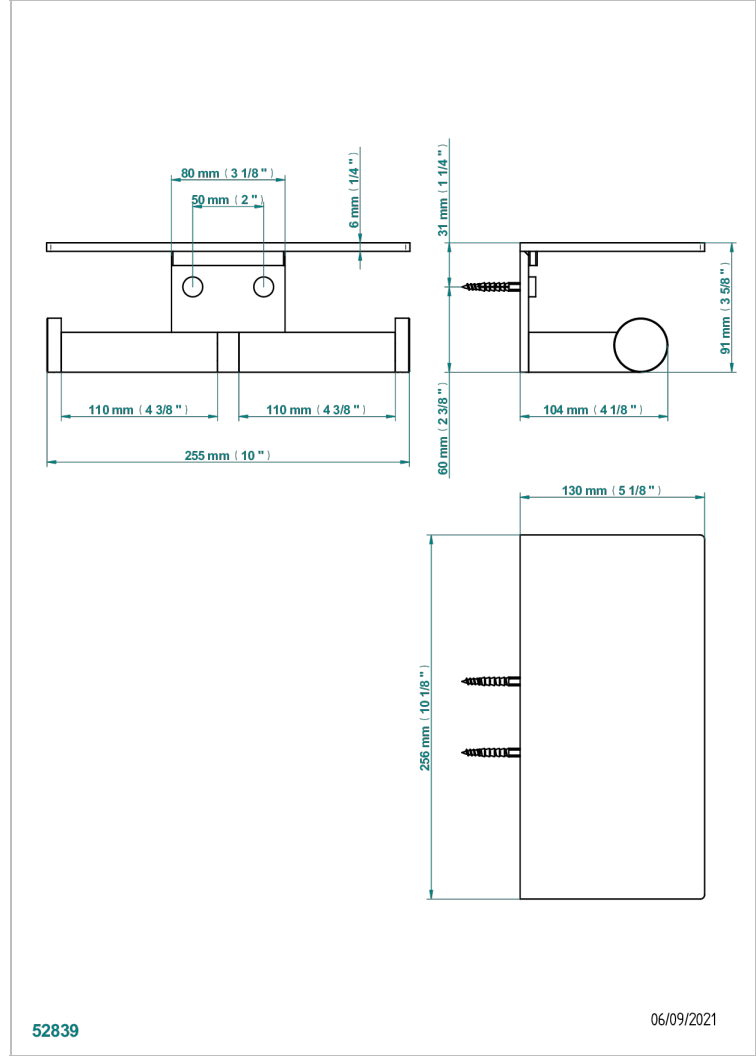

BEYOND CRYSTAL - CRISTAL DE COLOR CHAMPAN

U6J-540D

Double paper roll holder with cover

THG[®]
PARIS

52839

06/09/2021

CARACTERÍSTICAS

- Beyond Crystal - Cristal de color champán
- Double paper roll holder with cover