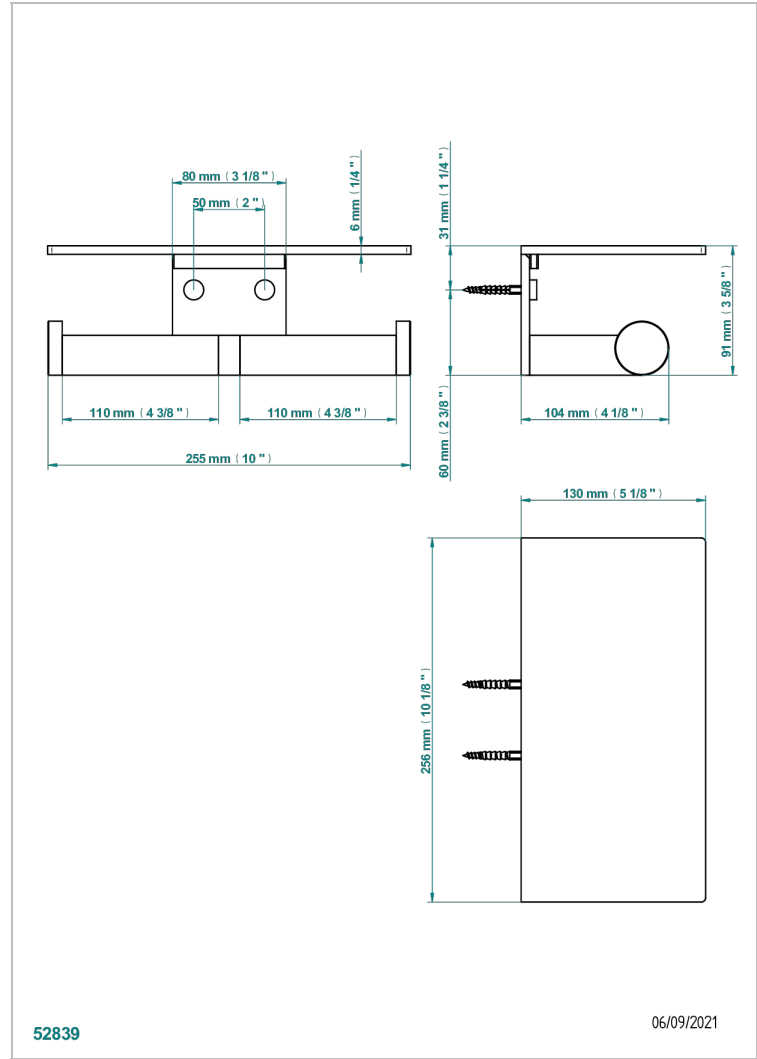

# BEYOND CRYSTAL - CHAMPAGNE CRYSTAL

U6J-540D

Double paper roll holder with cover

THG<sup>®</sup>  
PARIS

## CHARACTERISTIC

- Beyond Crystal - Champagne crystal
- Double paper roll holder with cover