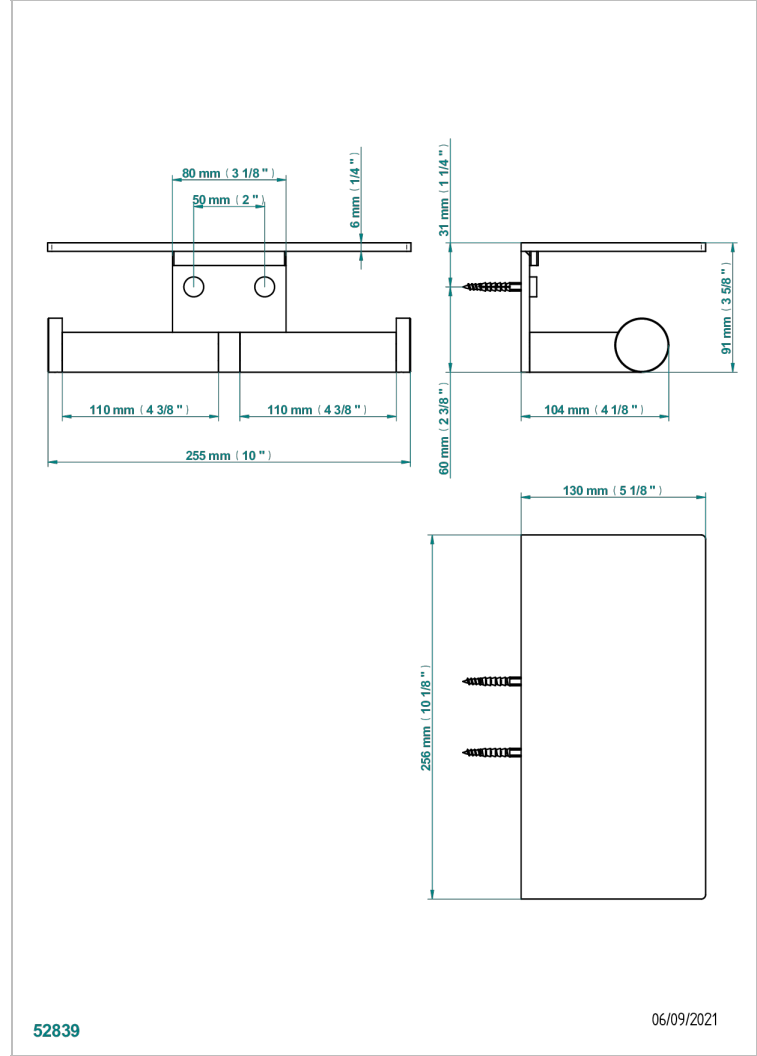

BEYOND CRYSTAL - RED CRYSTAL

U6H-540D

Double paper roll holder with cover

52839

06/09/2021

CHARACTERISTIC

- Beyond Crystal - Red crystal
- Double paper roll holder with cover

AVAILABLE FINITIONS