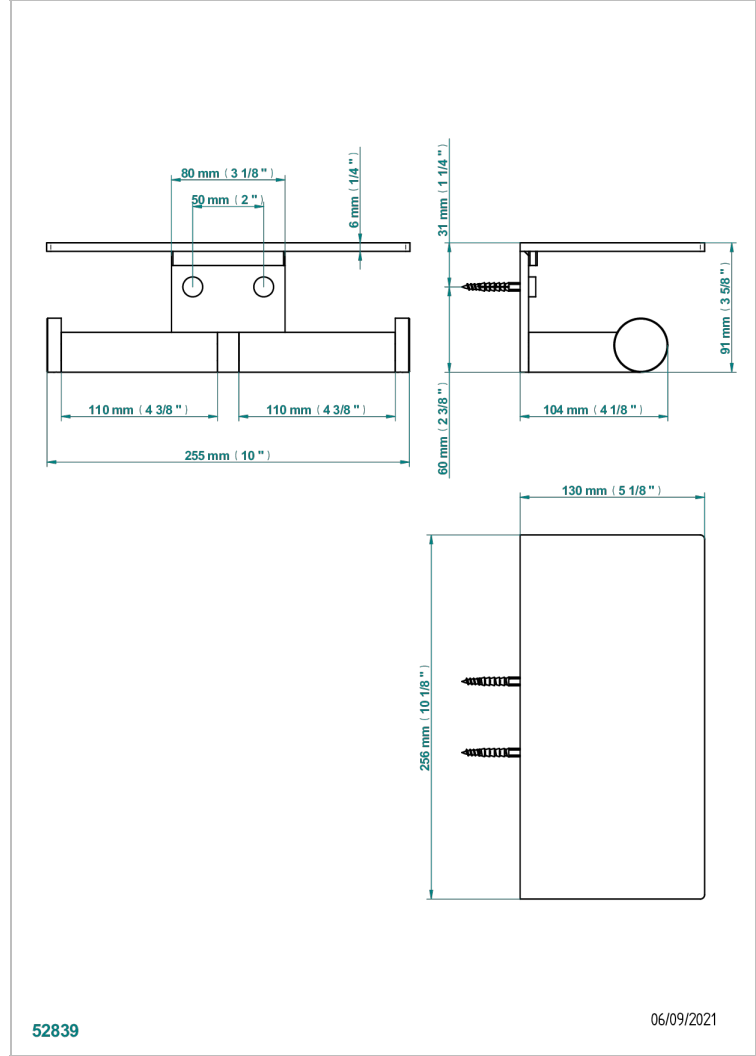

BEYOND CRYSTAL - RED CRYSTAL

U6H-540D

Double paper roll holder with cover

52839

06/09/2021

CHARACTERISTIC

- Beyond Crystal - Red crystal
- Double paper roll holder with cover

AVAILABLE FINITIONS