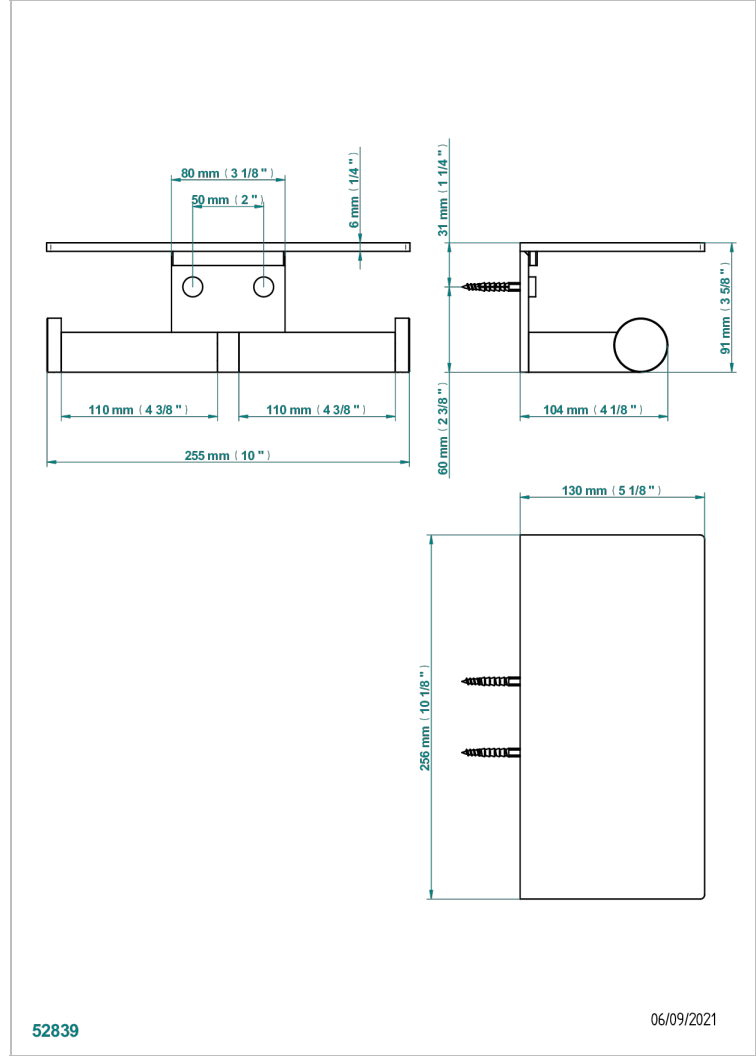

BEYOND CRYSTAL - CRISTAL CLARO

U6F-540D

Double paper roll holder with cover

THG[®]
PARIS

52839

06/09/2021

CARACTERÍSTICAS

- Beyond Crystal - cristal claro
- Double paper roll holder with cover