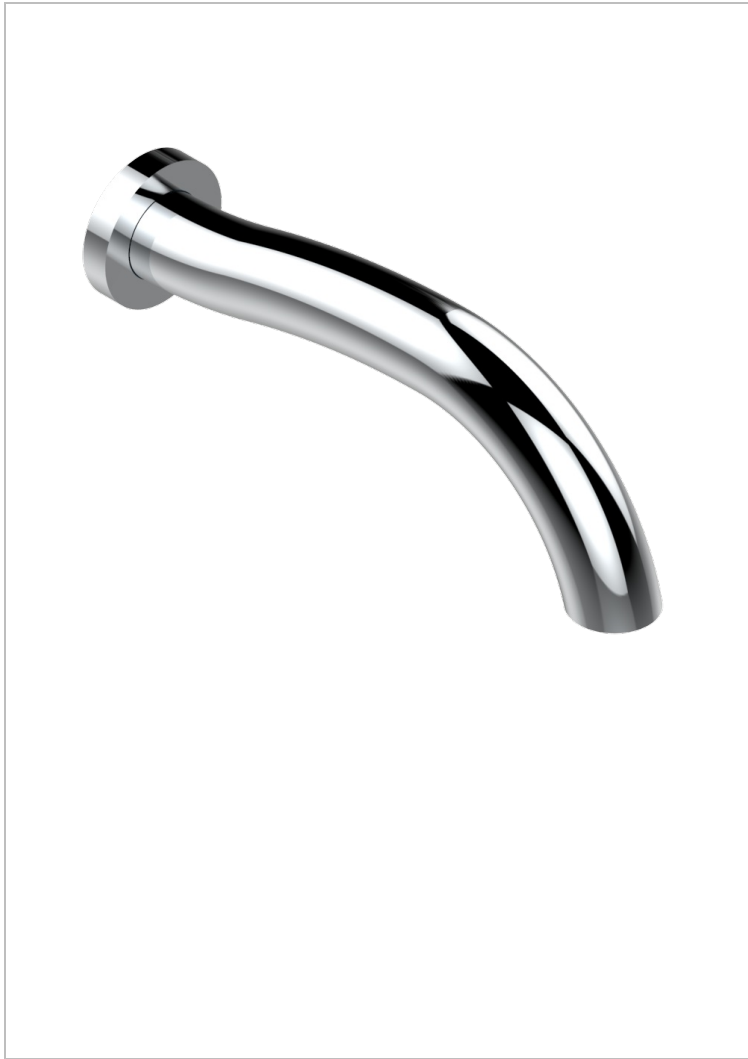

# BEYOND CRYSTAL - BLUE CRYSTAL

U6K-22G/US

Wall mounted tub spout

THG<sup>®</sup>  
PARIS