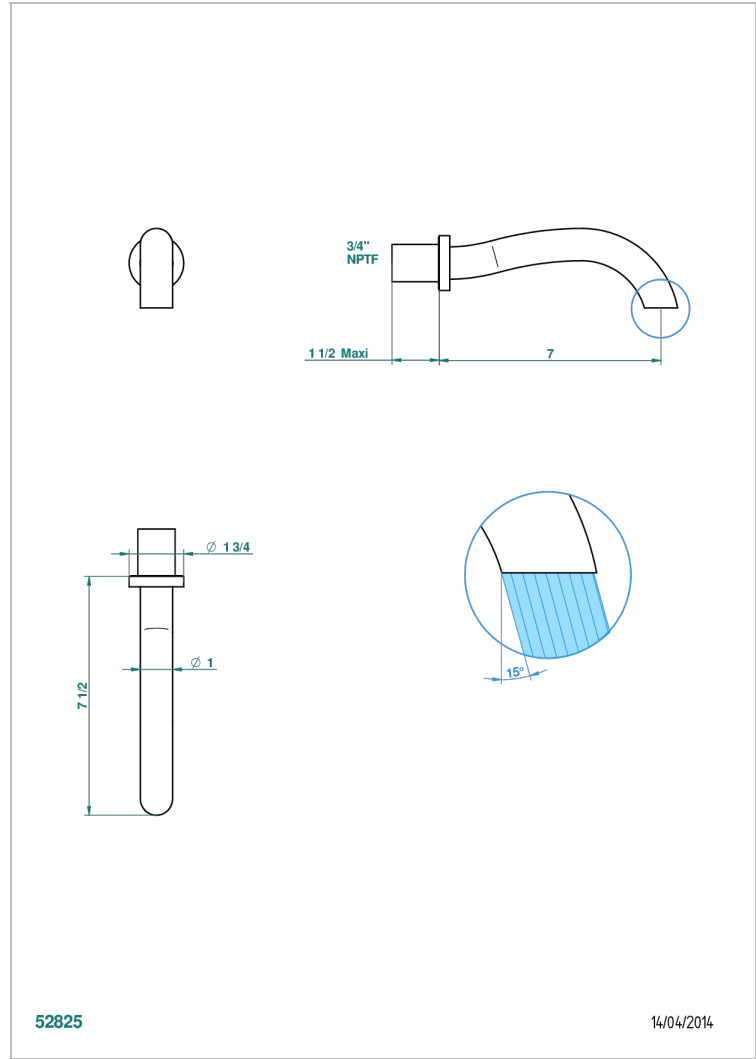

# BEYOND CRYSTAL - BLUE CRYSTAL

U6K-22G/US

Wall mounted tub spout

THG<sup>®</sup>  
PARIS