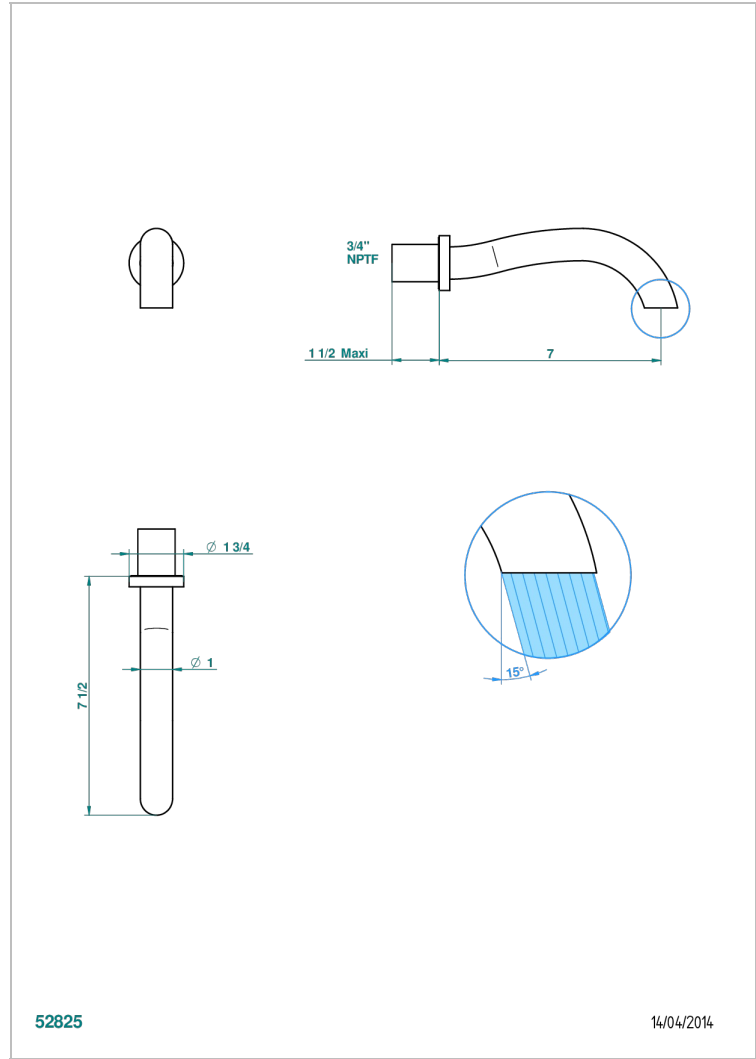

# BEYOND CRYSTAL - CRISTAL CLARO

U6F-22G/US

Bath spout, wall mounted

THG<sup>®</sup>  
PARIS