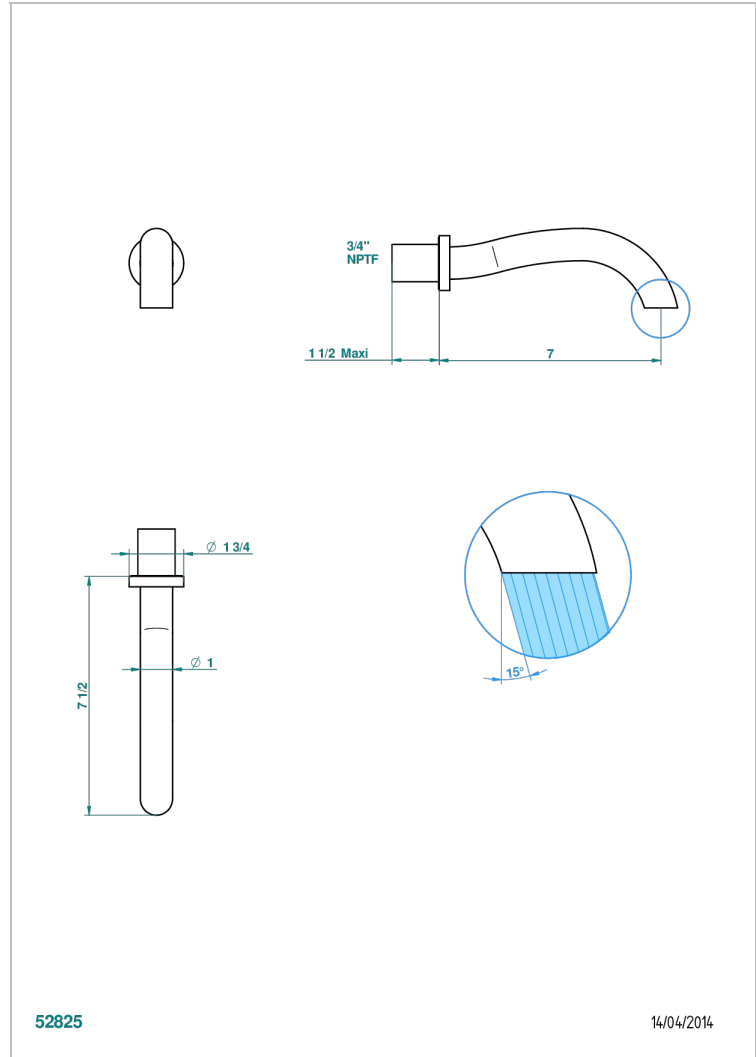

# BEYOND CRYSTAL - CLEAR CRYSTAL

U6F-22G/US

Wall mounted tub spout

THG<sup>®</sup>  
PARIS