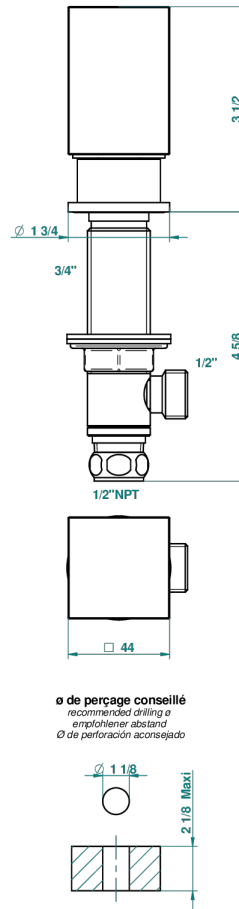

BEYOND CRYSTAL - BLUE CRYSTAL

U6K-35/US

1/2" deck valve with trim for lavatory

With Flange

Without Flange

CHARACTERISTIC

- Beyond Crystal - Blue crystal
- 1/2" deck valve with trim for lavatory

AVAILABLE FINITIONS

Black ceram - D30
Blush PVD - H62
Brass color PVD - H49
Brown bronze color PVD - F33
Chrome polished - A02
Chrome polished / gold polished - G02

Gold color PVD - H52
Gold mat - F07
Gold polished - F01
Graphite PVD - H64
Matt Umber PVD - H67
Matt blush PVD - H60