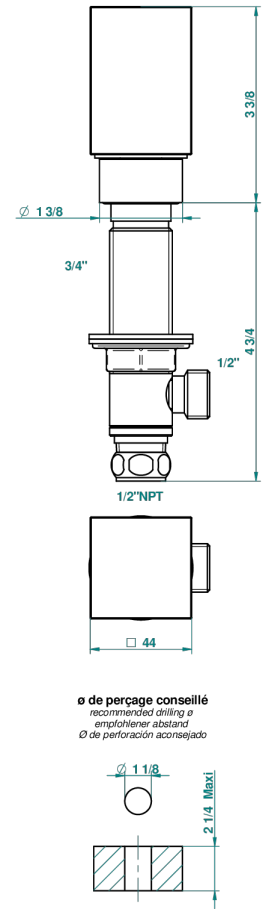

BEYOND CRYSTAL - BLUE CRYSTAL

U6K-35/US

1/2" deck valve with trim for lavatory

With Flange

Without Flange

CHARACTERISTIC

- Beyond Crystal - Blue crystal
- 1/2" deck valve with trim for lavatory

AVAILABLE FINITIONS

Black ceram - D30
Blush PVD - H62
Brass color PVD - H49
Brown bronze color PVD - F33
Chrome polished - A02
Chrome polished / gold polished - G02

Gold color PVD - H52
Gold mat - F07
Gold polished - F01
Graphite PVD - H64
Matt Umber PVD - H67
Matt blush PVD - H60