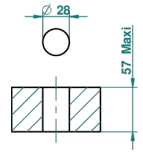

14/04/2014

CHARACTERISTIC

- Beyond Crystal - Champagne crystal
- 1/2" deck valve with trim for lavatory

AVAILABLE FINITIONS

Black ceram - D30
Blush PVD - H62
Brass color PVD - H49
Brown bronze color PVD - F33
Chrome polished - A02
Chrome polished / gold polished - G02

Gold color PVD - H52
Gold mat - F07
Gold polished - F01
Graphite PVD - H64
Matt Umber PVD - H67
Matt blush PVD - H60

Matt brass color PVD - H50
Matt brown bronze color PVD - F34
Matt chrome (American satin) - C02
Matt gold color PVD - H53
Matt graphite PVD - H65
Matt nickel color PVD - H56

Nickel antique / Sovereign - H28
Nickel color PVD - H55
Soft gold - F30
Soft matt gold - F31
Umber PVD - H66