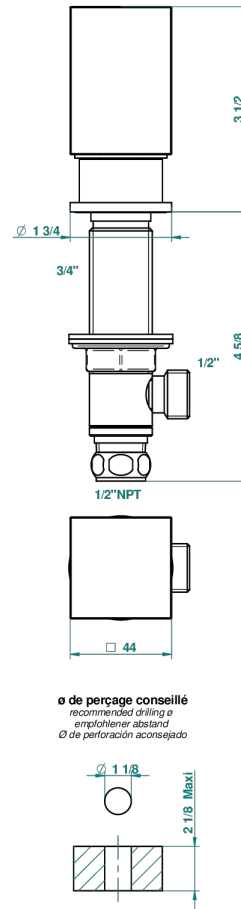

BEYOND CRYSTAL - CHAMPAGNE CRYSTAL

U6J-35/US

1/2" deck valve with trim for lavatory

With Flange

52821

Without Flange

14/04/2014

CHARACTERISTIC

- Beyond Crystal - Champagne crystal
- 1/2" deck valve with trim for lavatory

AVAILABLE FINITIONS

Black ceram - D30
 Blush PVD - H62
 Brass color PVD - H49
 Brown bronze color PVD - F33
 Chrome polished - A02
 Chrome polished / gold polished - G02

Nickel antique / Sovereign - H28
 Nickel color PVD - H55
 Soft gold - F30
 Soft matt gold - F31
 Umber PVD - H66