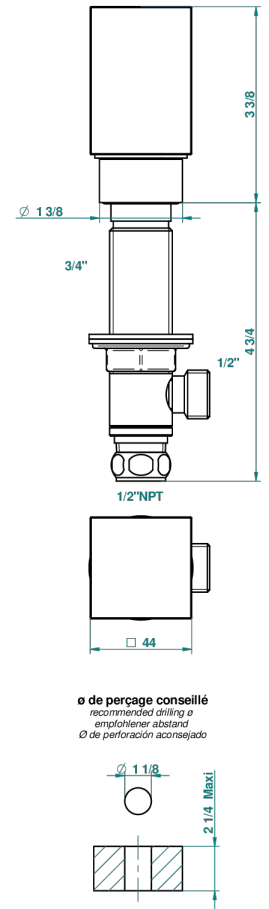

BEYOND CRYSTAL - CHAMPAGNE CRYSTAL

U6J-35/US

1/2" deck valve with trim for lavatory

With Flange

52821

Without Flange

14/04/2014

CHARACTERISTIC

- Beyond Crystal - Champagne crystal
- 1/2" deck valve with trim for lavatory

AVAILABLE FINITIONS

Black ceram - D30
 Blush PVD - H62
 Brass color PVD - H49
 Brown bronze color PVD - F33
 Chrome polished - A02
 Chrome polished / gold polished - G02