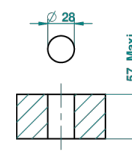

14/04/2014

CHARACTERISTIC

- Beyond Crystal - Red crystal
- 1/2" deck valve with trim for lavatory

AVAILABLE FINITIONS

Black ceram - D30
Blush PVD - H62
Brass color PVD - H49
Brown bronze color PVD - F33
Chrome polished - A02
Chrome polished / gold polished - G02

Gold color PVD - H52
Gold mat - F07
Gold polished - F01
Graphite PVD - H64
Matt Umber PVD - H67
Matt blush PVD - H60

Matt brass color PVD - H50
Matt brown bronze color PVD - F34
Matt chrome (American satin) - C02
Matt gold color PVD - H53
Matt graphite PVD - H65
Matt nickel color PVD - H56

Nickel antique / Sovereign - H28
Nickel color PVD - H55
Soft gold - F30
Soft matt gold - F31
Umber PVD - H66