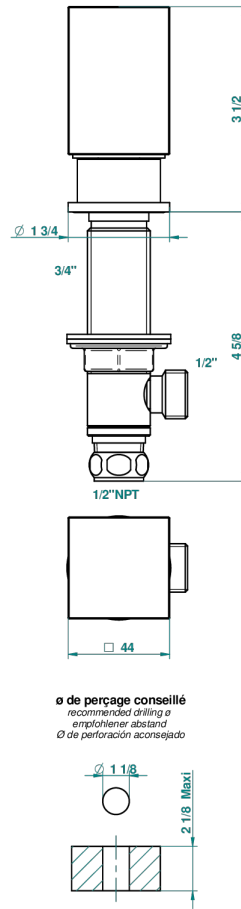

BEYOND CRYSTAL - RED CRYSTAL

U6H-35/US

1/2" deck valve with trim for lavatory

With Flange

52820

Without Flange

14/04/2014

CHARACTERISTIC

- Beyond Crystal - Red crystal
- 1/2" deck valve with trim for lavatory

AVAILABLE FINITIONS

Black ceram - D30
 Blush PVD - H62
 Brass color PVD - H49
 Brown bronze color PVD - F33
 Chrome polished - A02
 Chrome polished / gold polished - G02

Nickel antique / Sovereign - H28
 Nickel color PVD - H55
 Soft gold - F30
 Soft matt gold - F31
 Umber PVD - H66