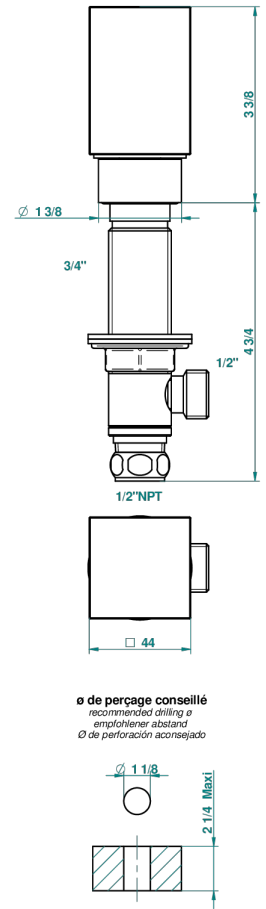

BEYOND CRYSTAL - RED CRYSTAL

U6H-35/US

1/2" deck valve with trim for lavatory

With Flange

52820

Without Flange

14/04/2014

CHARACTERISTIC

- Beyond Crystal - Red crystal
- 1/2" deck valve with trim for lavatory

AVAILABLE FINITIONS

Black ceram - D30
 Blush PVD - H62
 Brass color PVD - H49
 Brown bronze color PVD - F33
 Chrome polished - A02
 Chrome polished / gold polished - G02

Gold color PVD - H52
 Gold mat - F07
 Gold polished - F01
 Graphite PVD - H64
 Matt Umber PVD - H67
 Matt blush PVD - H60

Matt brass color PVD - H50
 Matt brown bronze color PVD - F34
 Matt chrome (American satin) - C02
 Matt gold color PVD - H53
 Matt graphite PVD - H65
 Matt nickel color PVD - H56

Nickel antique / Sovereign - H28
 Nickel color PVD - H55
 Soft gold - F30
 Soft matt gold - F31
 Umber PVD - H66