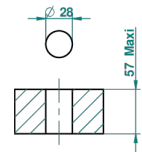

14/04/2014

CHARACTERISTIC

- Beyond Crystal - Clear crystal
- 1/2" deck valve with trim for lavatory

AVAILABLE FINITIONS

Black ceram - D30
Blush PVD - H62
Brass color PVD - H49
Brown bronze color PVD - F33
Chrome polished - A02
Chrome polished / gold polished - G02

Gold color PVD - H52
Gold mat - F07
Gold polished - F01
Graphite PVD - H64
Matt Umber PVD - H67
Matt blush PVD - H60

Matt brass color PVD - H50
Matt brown bronze color PVD - F34
Matt chrome (American satin) - C02
Matt gold color PVD - H53
Matt graphite PVD - H65
Matt nickel color PVD - H56

Nickel antique / Sovereign - H28
Nickel color PVD - H55
Soft gold - F30
Soft matt gold - F31
Umber PVD - H66