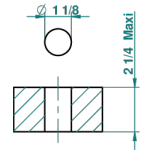

14/04/2014

CHARACTERISTIC

- Beyond Crystal - Clear crystal
- 1/2" deck valve with trim for lavatory

AVAILABLE FINITIONS

Black ceram - D30
Blush PVD - H62
Brass color PVD - H49
Brown bronze color PVD - F33
Chrome polished - A02
Chrome polished / gold polished - G02

Gold color PVD - H52
Gold mat - F07
Gold polished - F01
Graphite PVD - H64
Matt Umber PVD - H67
Matt blush PVD - H60

Matt brass color PVD - H50
Matt brown bronze color PVD - F34
Matt chrome (American satin) - C02
Matt gold color PVD - H53
Matt graphite PVD - H65
Matt nickel color PVD - H56

Nickel antique / Sovereign - H28
Nickel color PVD - H55
Soft gold - F30
Soft matt gold - F31
Umber PVD - H66