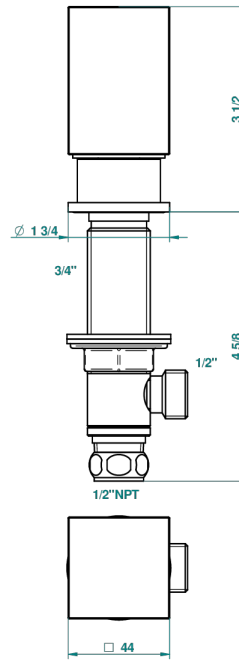

With Flange