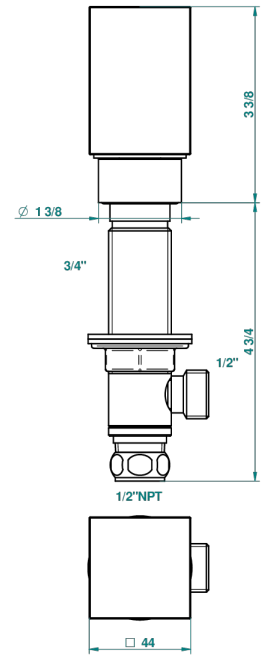

52812

Without Flange