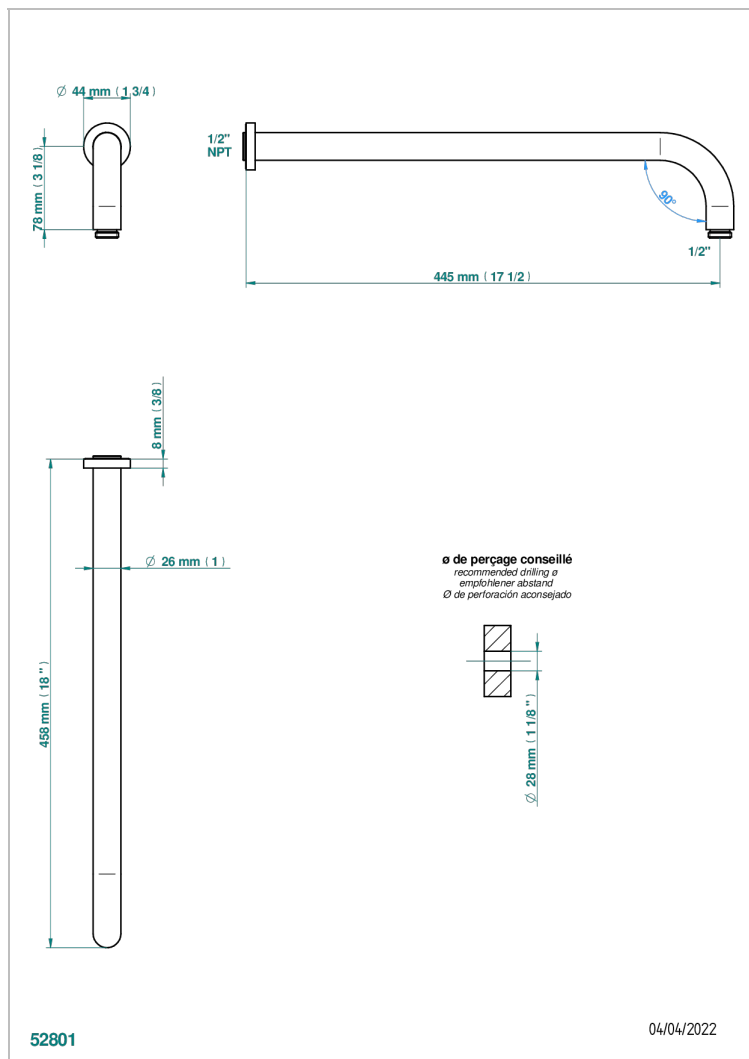

BEYOND CRYSTAL - RED CRYSTAL

U6H-84L/US

Horizontal shower arm, 90°, lg: 17"

THG[®]
PARIS

CHARACTERISTIC

- Beyond Crystal - Red crystal
- Horizontal shower arm, 90°, lg: 17"

AVAILABLE FINITIONS

Black ceram - D30
Blush PVD - H62
Brass color PVD - H49
Brown bronze color PVD - F33
Chrome polished - A02
Chrome polished / gold polished - G02

Nickel antique / Sovereign - H28
Nickel color PVD - H55
Soft gold - F30
Soft matt gold - F31
Umber PVD - H66