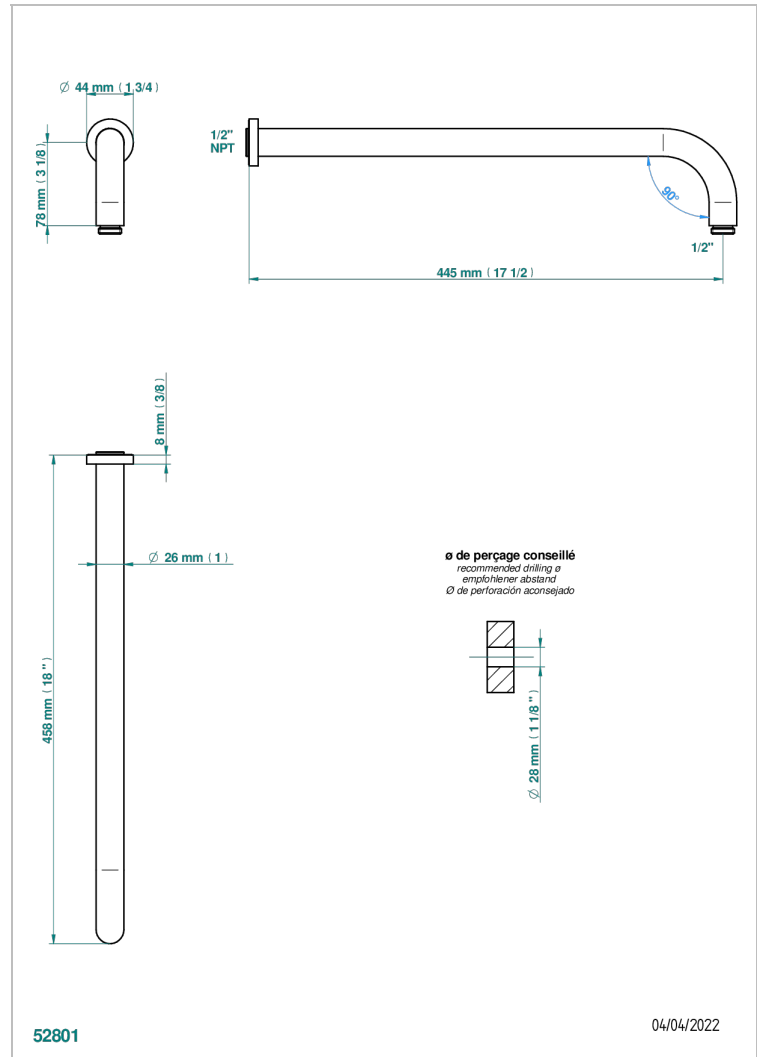

ZOOM.12

U4L-84L/US

Horizontal shower arm, 90°, lg: 17"

CHARACTERISTIC

- Zoom.12
- Horizontal shower arm, 90°, lg: 17"

AVAILABLE FINITIONS

Black ceram - D30
Blush PVD - H62
Brass color PVD - H49
Brown bronze color PVD - F33
Chrome polished - A02
Gold color PVD - H52

Nickel color PVD - H55
Nickel polished - B01
Soft gold - F30
Soft matt gold - F31
Umber PVD - H66