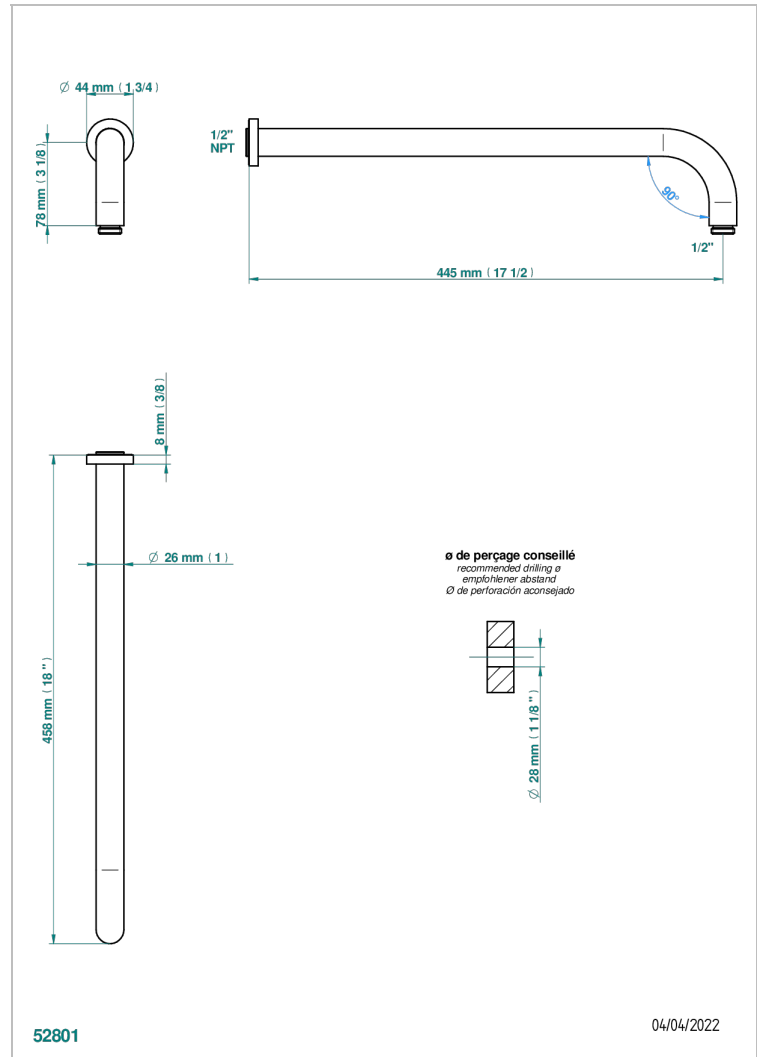

ZOOM.7

U4K-84L/US

Horizontal shower arm, 90°, lg: 17"

CHARACTERISTIC

- Zoom.7
- Horizontal shower arm, 90°, lg: 17"

AVAILABLE FINITIONS

Black ceram - D30
Blush PVD - H62
Brass color PVD - H49
Brown bronze color PVD - F33
Chrome polished - A02
Gold color PVD - H52

Nickel color PVD - H55
Nickel polished - B01
Soft gold - F30
Soft matt gold - F31
Umber PVD - H66