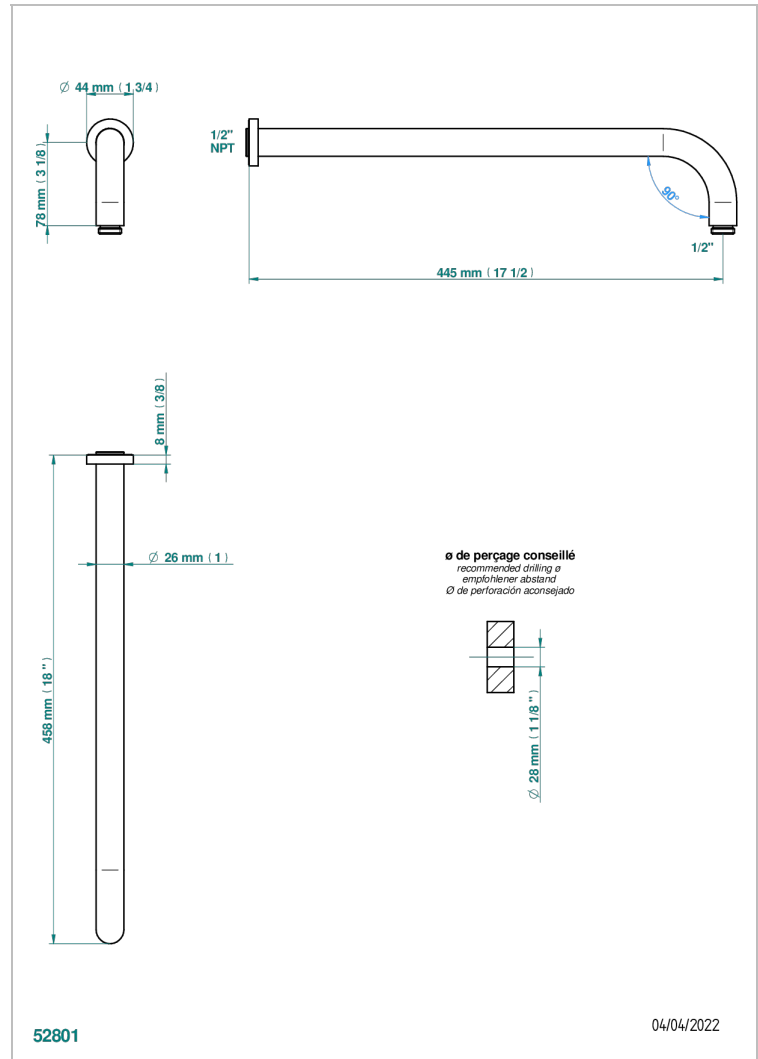

ZOOM.5

U4J-84L/US

Horizontal shower arm, 90°, lg: 17"

CHARACTERISTIC

- Zoom.5
- Horizontal shower arm, 90°, lg: 17"

AVAILABLE FINITIONS

Black ceram - D30
Blush PVD - H62
Brass color PVD - H49
Brown bronze color PVD - F33
Chrome polished - A02
Gold color PVD - H52

Nickel color PVD - H55
Nickel polished - B01
Soft gold - F30
Soft matt gold - F31
Umber PVD - H66