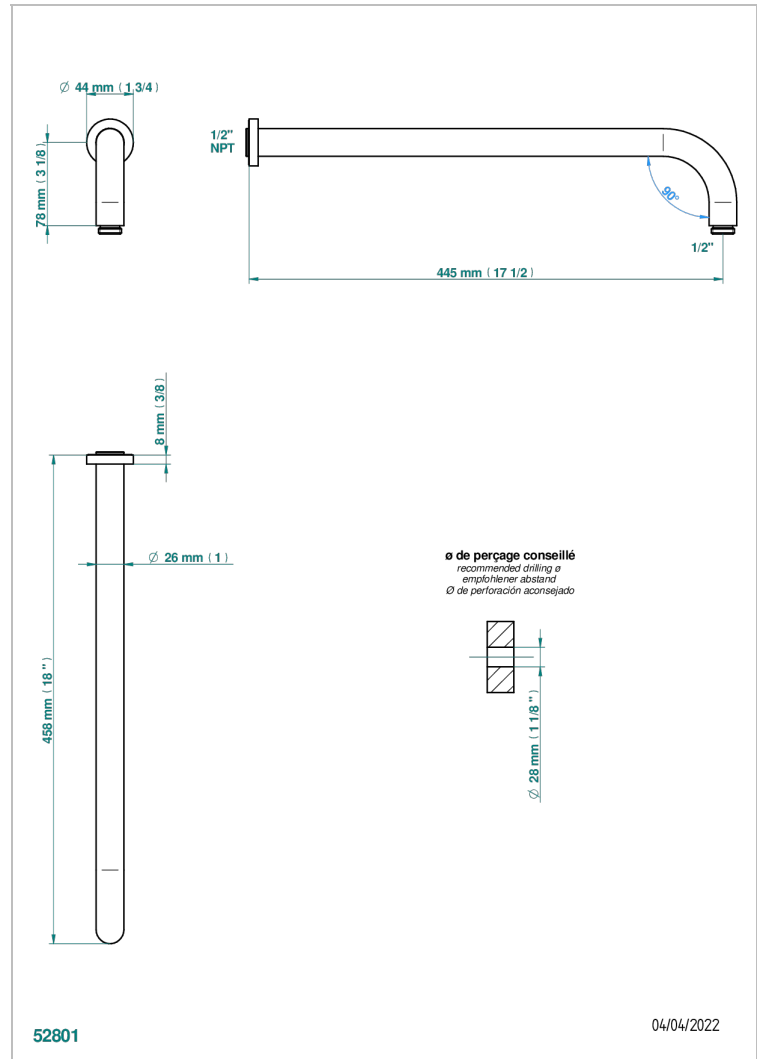

ESTRELA METAL INLAYS

U3L-84L/US

Horizontal shower arm, 90°, lg: 17"

THG[®]
PARIS

CHARACTERISTIC

- Estrela Metal inlays
- Horizontal shower arm, 90°, lg: 17"

AVAILABLE FINITIONS

Black ceram - D30
Blush PVD - H62
Brass color PVD - H49
Brown bronze color PVD - F33
Chrome polished - A02
Gold color PVD - H52