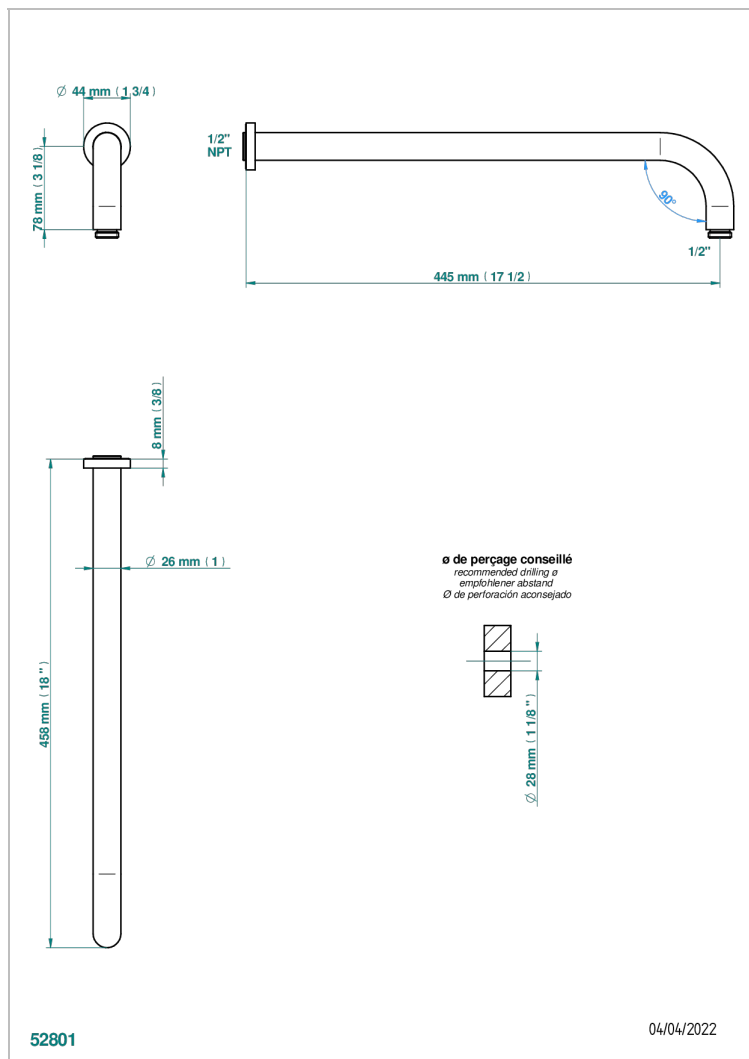

ESTRELA WITH LEVER HANDLES

U3K-84L/US

Horizontal shower arm, 90°, lg: 17"

THG[®]
PARIS

CHARACTERISTIC

- Estrela with lever handles
- Horizontal shower arm, 90°, lg: 17"

AVAILABLE FINITIONS

Black ceram - D30
Blush PVD - H62
Brass color PVD - H49
Brown bronze color PVD - F33
Chrome polished - A02
Gold color PVD - H52