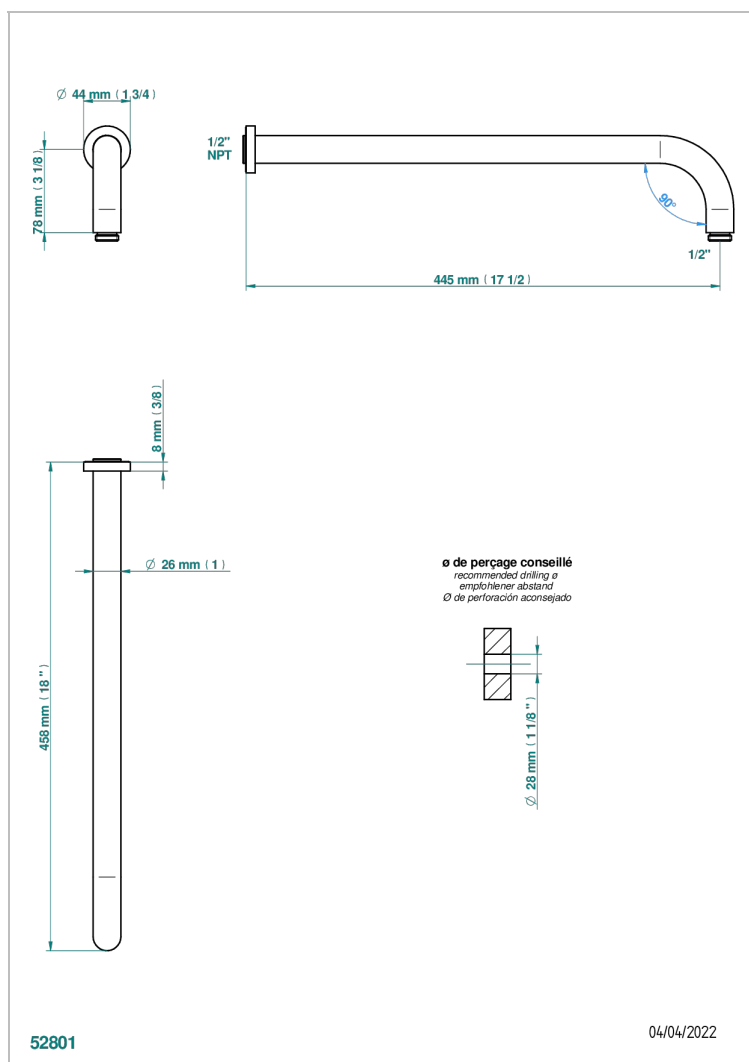

METAMORPHOSE BLACK CERAMIC

G6D-84L/US

Horizontal shower arm, 90°, lg: 17"

THG[®]
PARIS

CHARACTERISTIC

- Métamorphose Black Ceramic
- Horizontal shower arm, 90°, lg: 17"

AVAILABLE FINITIONS

Black ceram - D30
Blush PVD - H62
Brass color PVD - H49
Brown bronze color PVD - F33
Chrome polished - A02
Copper antique matt, coated - H07

Matt nickel (American satin) - C01
Matt nickel color PVD - H56
Nickel antique / Sovereign - H28
Nickel color PVD - H55
Nickel polished - B01
Soft gold - F30

Soft matt gold - F31
Umber PVD - H66