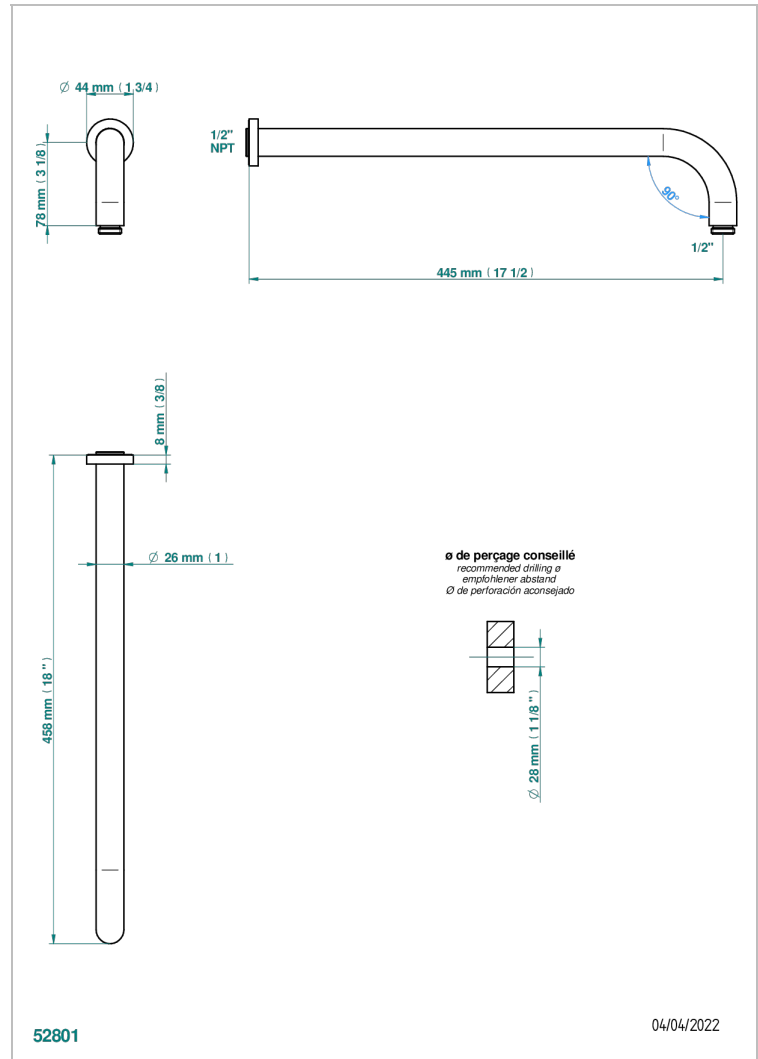

METAMORPHOSE CARBON

G6C-84L/US

Horizontal shower arm, 90°, lg: 17"

THG[®]
PARIS

CHARACTERISTIC

- Métamorphose Carbon
- Horizontal shower arm, 90°, lg: 17"

AVAILABLE FINITIONS

Black ceram - D30
Blush PVD - H62
Brass color PVD - H49
Brown bronze color PVD - F33
Chrome polished - A02
Copper antique matt, coated - H07