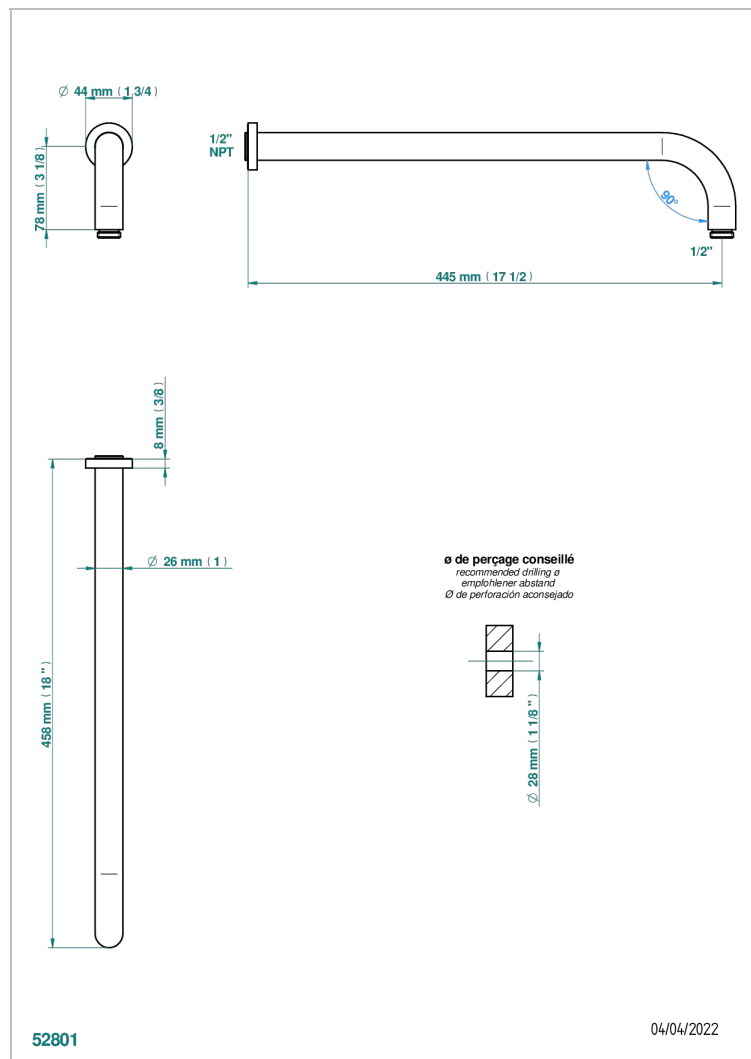

METAMORPHOSE WITH LEVER HANDLES

G6B-84L/US

Horizontal shower arm, 90°, lg: 17"

CHARACTERISTIC

- Métamorphose with lever handles
- Horizontal shower arm, 90°, lg: 17"

AVAILABLE FINITIONS

Black ceram - D30

Blush PVD - H62