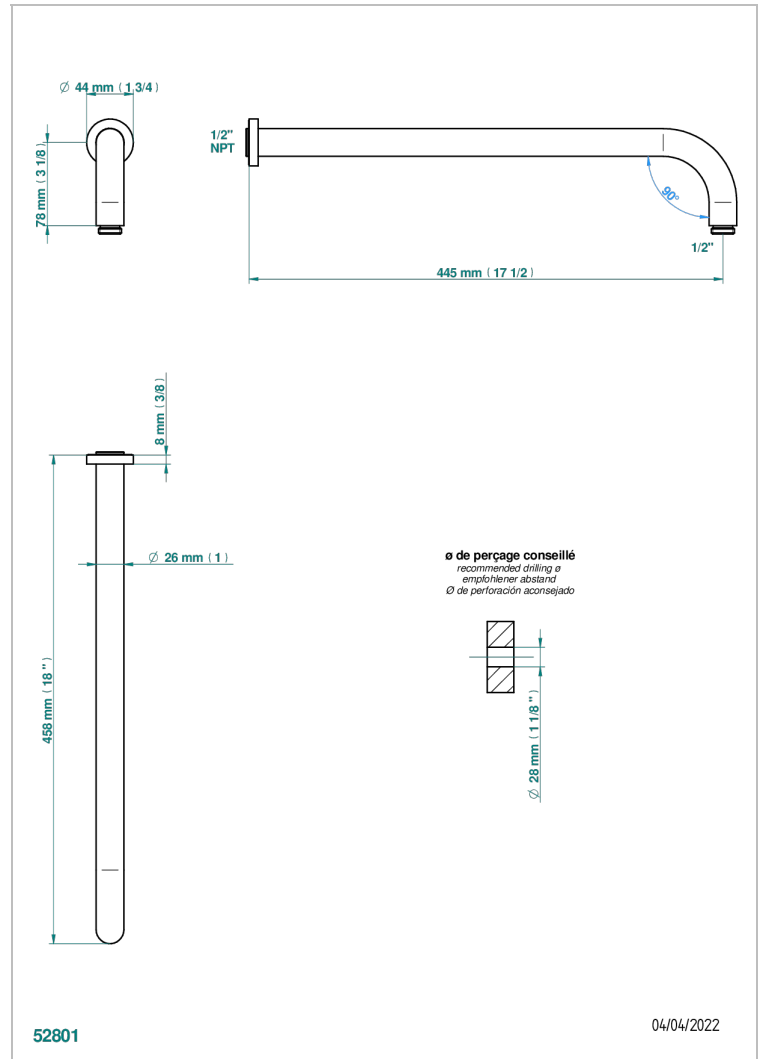

METAMORPHOSE

G6A-84L/US

Horizontal shower arm, 90°, lg: 17"

THG[®]
PARIS

CHARACTERISTIC

- Métamorphose
- Horizontal shower arm, 90°, lg: 17"

AVAILABLE FINITIONS

Black ceram - D30
Blush PVD - H62
Brass color PVD - H49
Brown bronze color PVD - F33
Chrome polished - A02
Copper antique matt, coated - H07