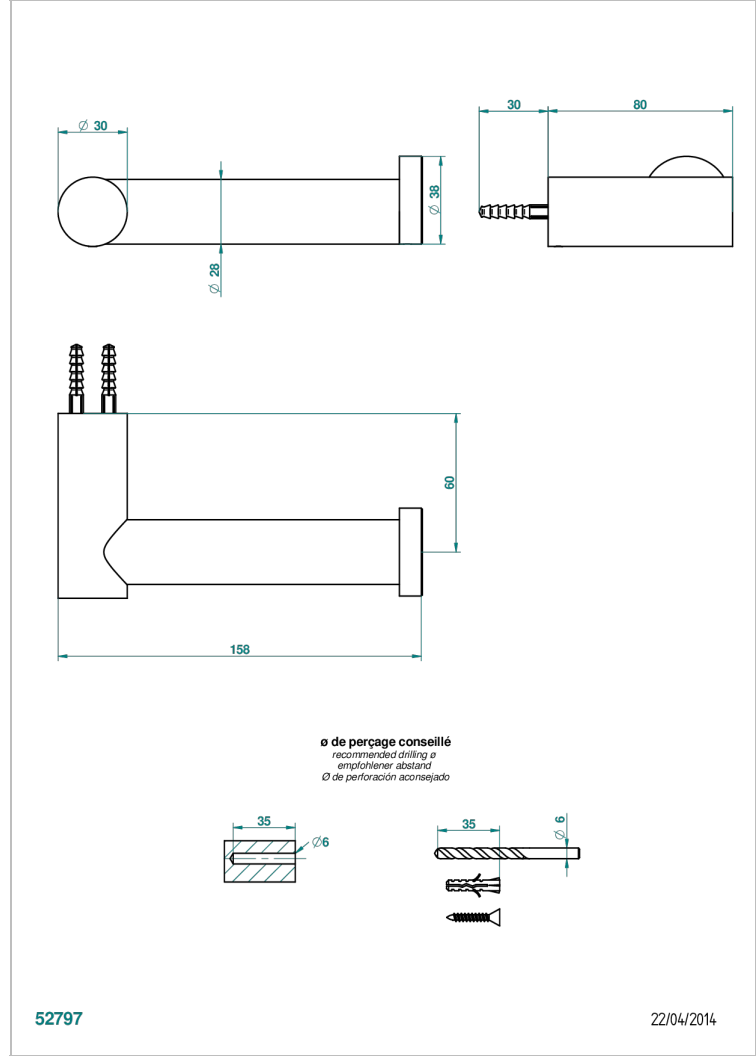

BEYOND CRYSTAL - BLUE CRYSTAL

U6K-538A

Toilet paper holder, single mount without cover

THG[®]
PARIS

CHARACTERISTIC

- Beyond Crystal - Blue crystal
- Toilet paper holder, single mount without cover

AVAILABLE FINITIONS