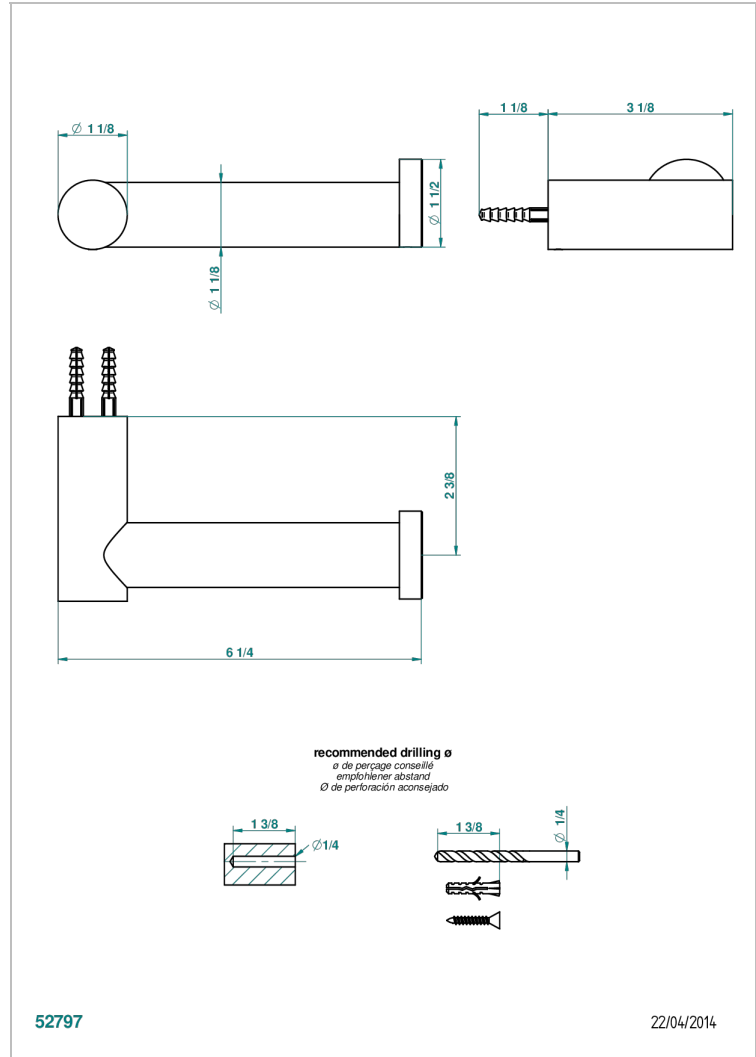

BEYOND CRYSTAL - BLUE CRYSTAL

U6K-538A

Toilet paper holder, single mount without cover

CHARACTERISTIC

- Beyond Crystal - Blue crystal
- Toilet paper holder, single mount without cover

AVAILABLE FINITIONS

Black ceram - D30
Blush PVD - H62
Brass color PVD - H49
Brown bronze color PVD - F33
Chrome polished - A02
Chrome polished / gold polished - G02