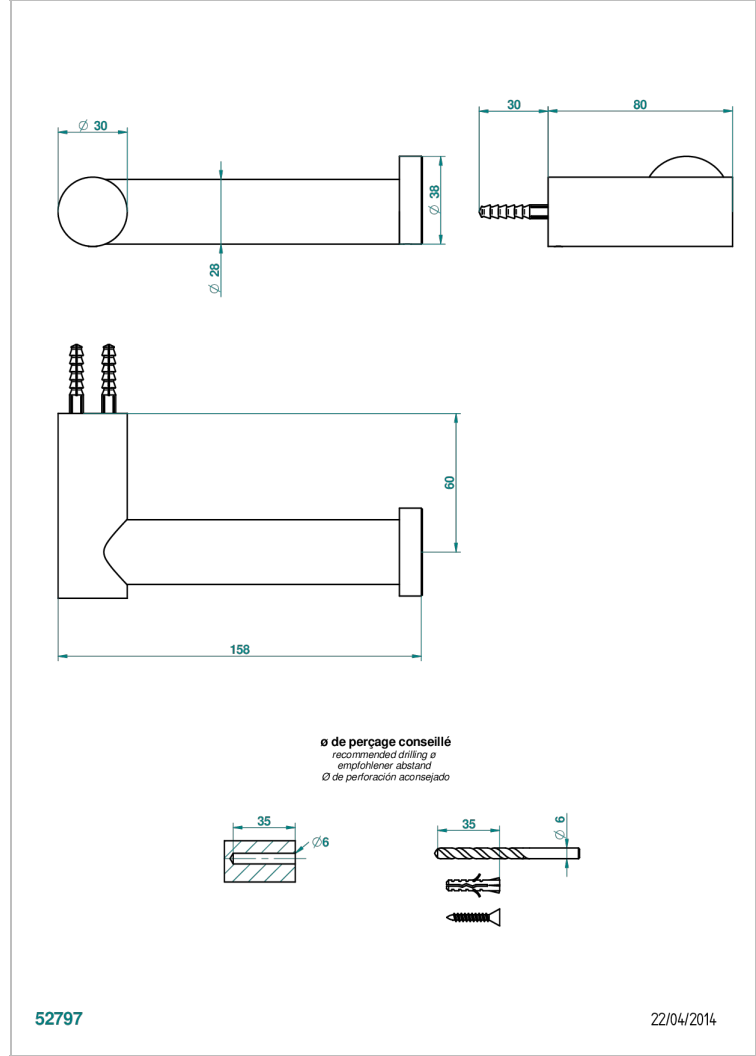

BEYOND CRYSTAL - CHAMPAGNE CRYSTAL

U6J-538A

THG[®]
PARIS

Toilet paper holder, single mount without cover

CHARACTERISTIC

- Beyond Crystal - Champagne crystal
- Toilet paper holder, single mount without cover