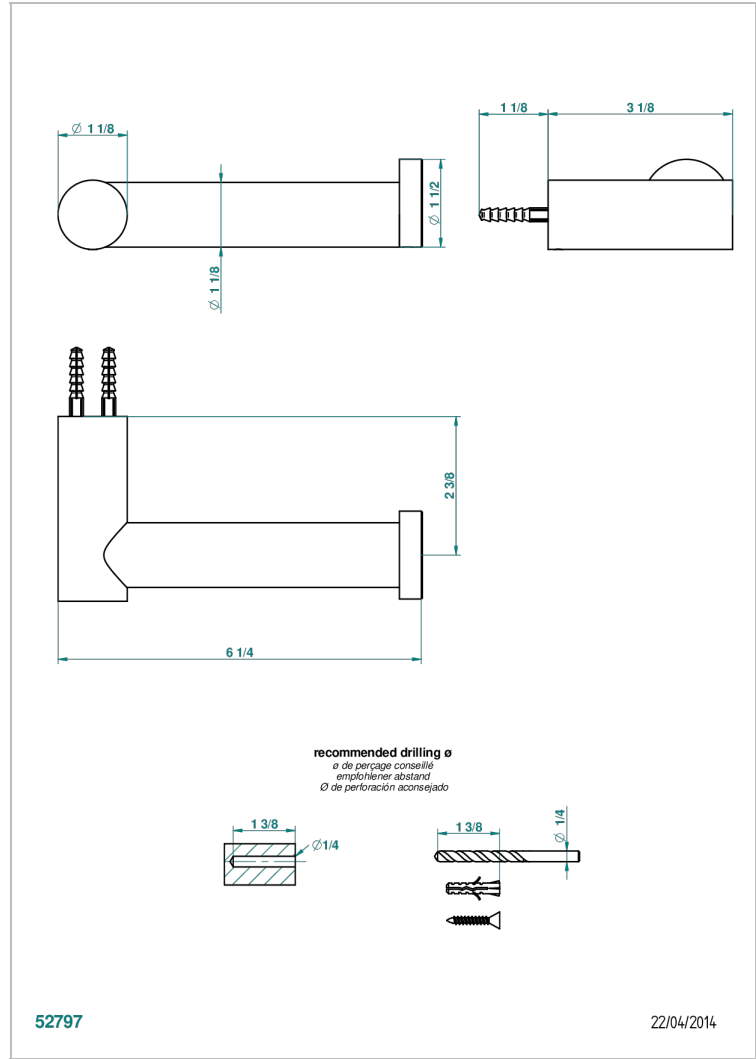

# BEYOND CRYSTAL - CHAMPAGNE CRYSTAL

U6J-538A

THG  
PARIS

Toilet paper holder, single mount without cover

## CHARACTERISTIC

- Beyond Crystal - Champagne crystal
- Toilet paper holder, single mount without cover