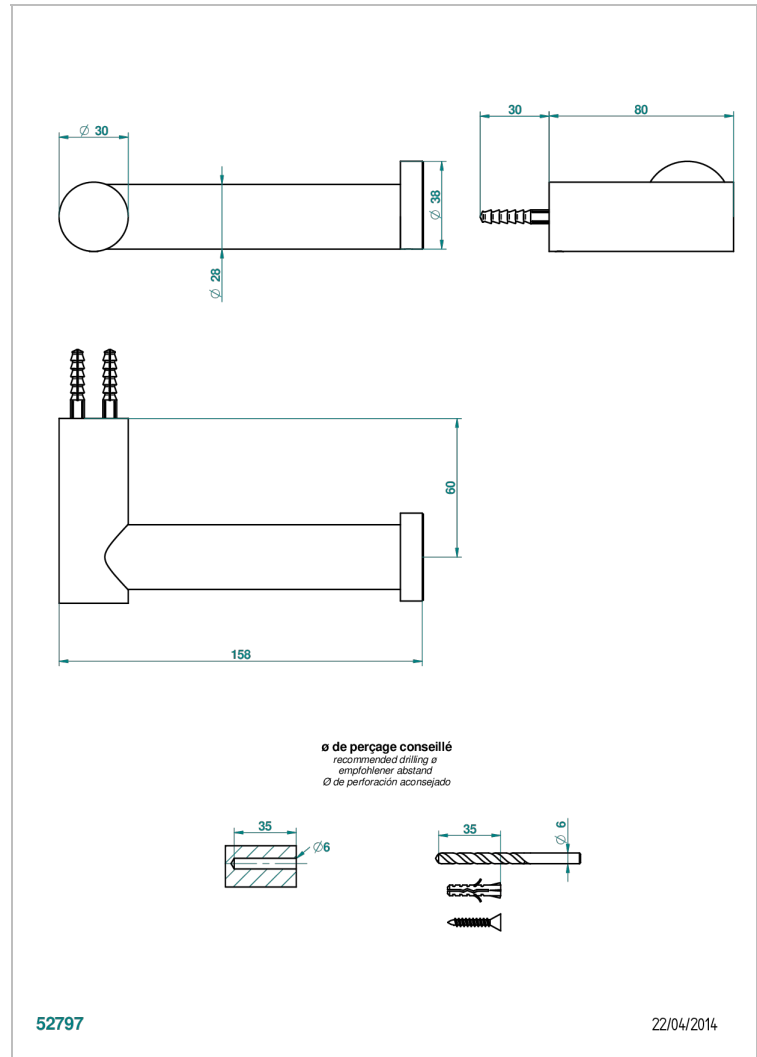

BEYOND CRYSTAL - CLEAR CRYSTAL

U6F-538A

Toilet paper holder, single mount without cover

THG
PARIS

CHARACTERISTIC

- Beyond Crystal - Clear crystal
- Toilet paper holder, single mount without cover

AVAILABLE FINITIONS