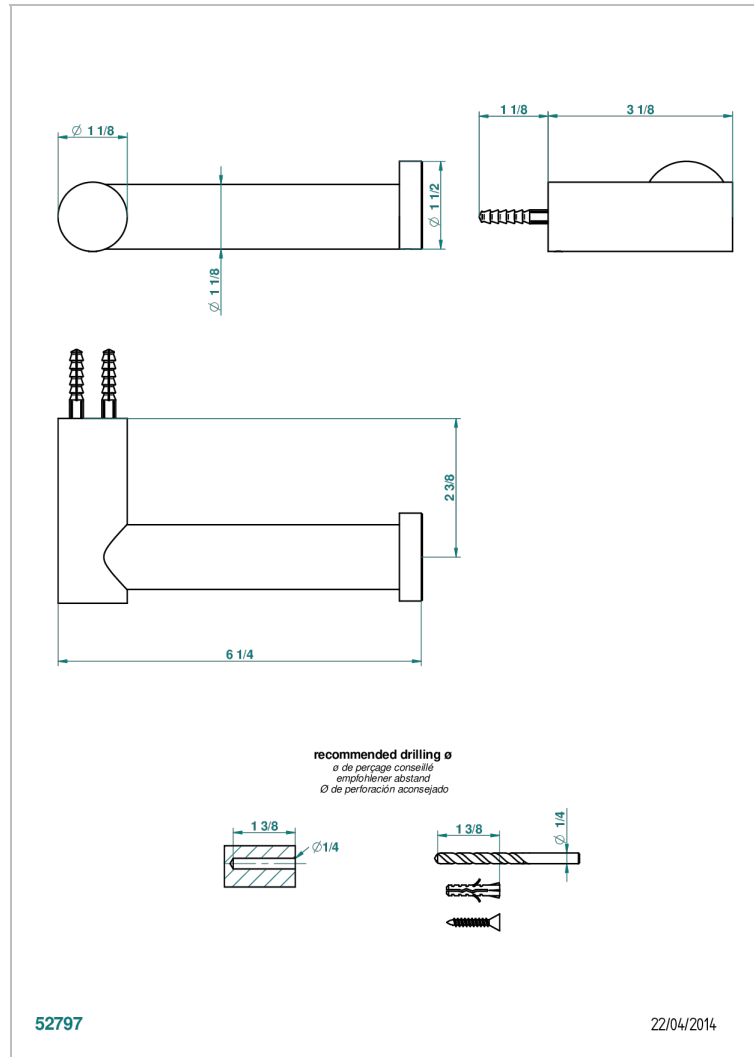

# BEYOND CRYSTAL - CLEAR CRYSTAL

U6F-538A

Toilet paper holder, single mount without cover

## CHARACTERISTIC

- Beyond Crystal - Clear crystal
- Toilet paper holder, single mount without cover